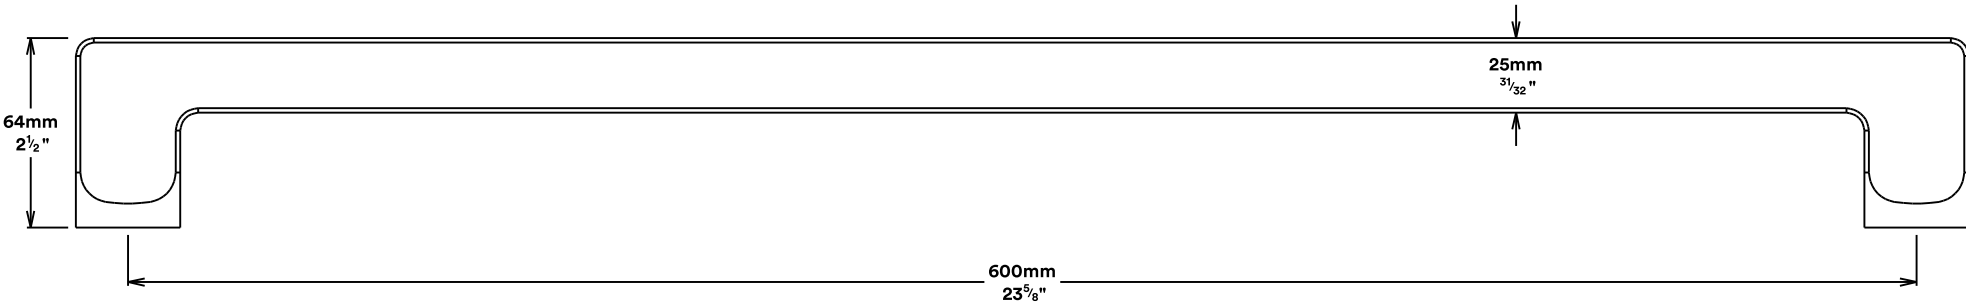

Pull Handle Baltimore CTC600mm

iver