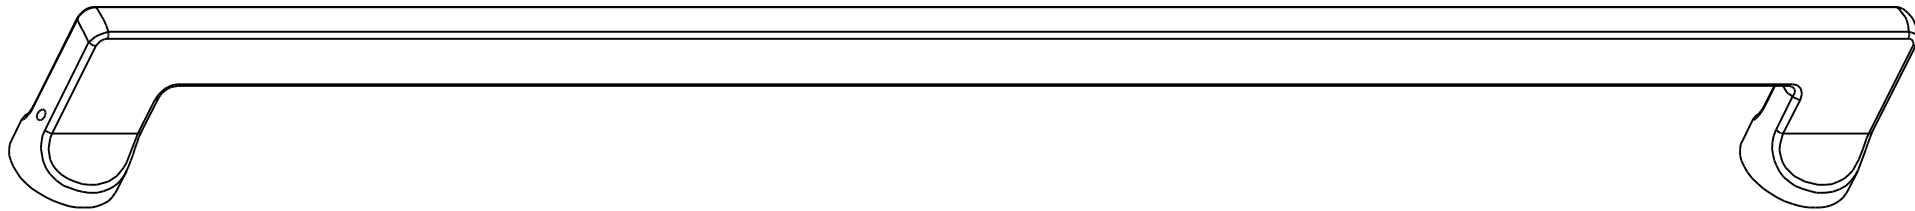

Pull Handle Baltimore CTC600mm

iver