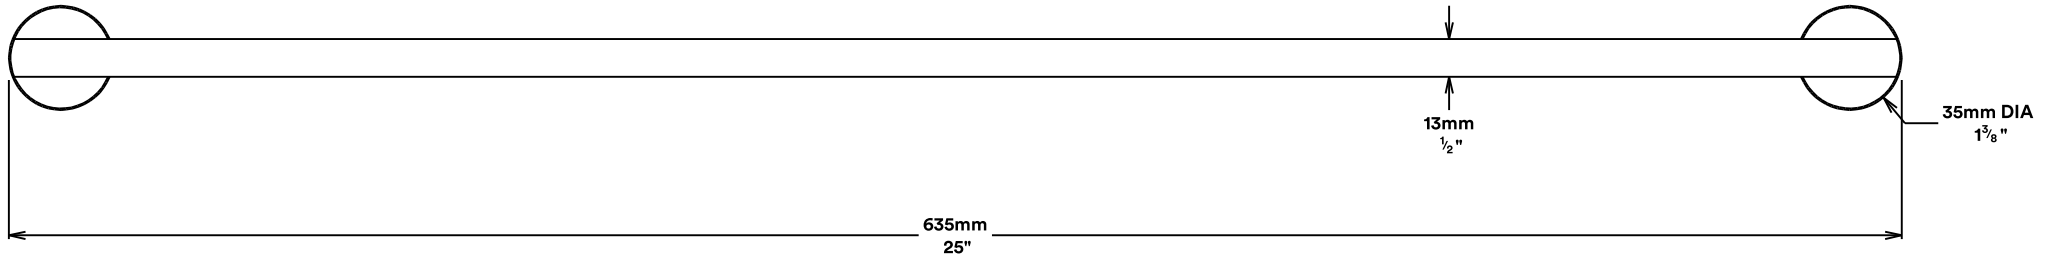

Pull Handle Baltimore CTC600mm

iver