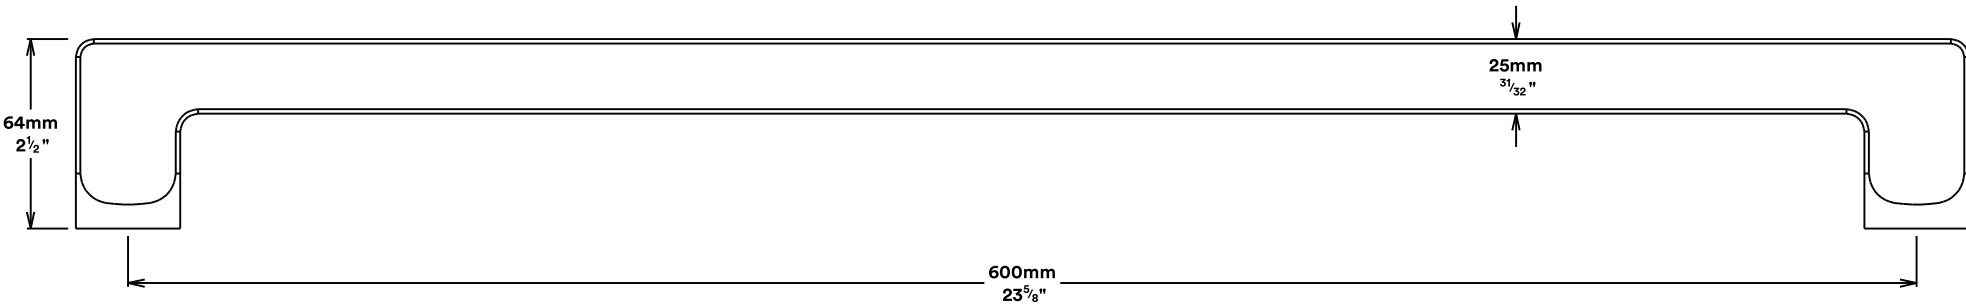

Pull Handle Baltimore CTC600mm

Euro Cylinder Key Key

iver

Escutcheon Rose Round Concealed Fix

iver

Front

Back

Mortice Lock Roller Euro & Striker

Mortice Lock & Faceplate

Striker Plate

Dust Box