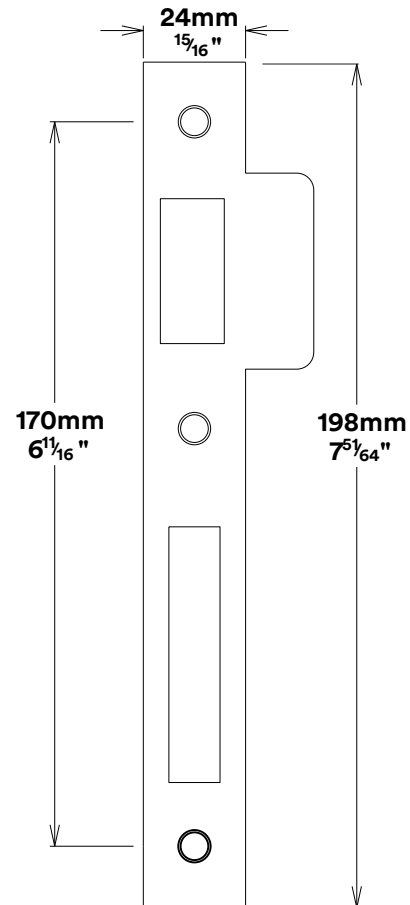

Pull Handle Baltimore CTC600mm

Euro Cylinder Key Key

iver

Escutcheon Rose Round Concealed Fix

iver

Front

Back

Mortice Lock Roller Euro & Striker

Mortice Lock & Faceplate

Striker Plate

Dust Box