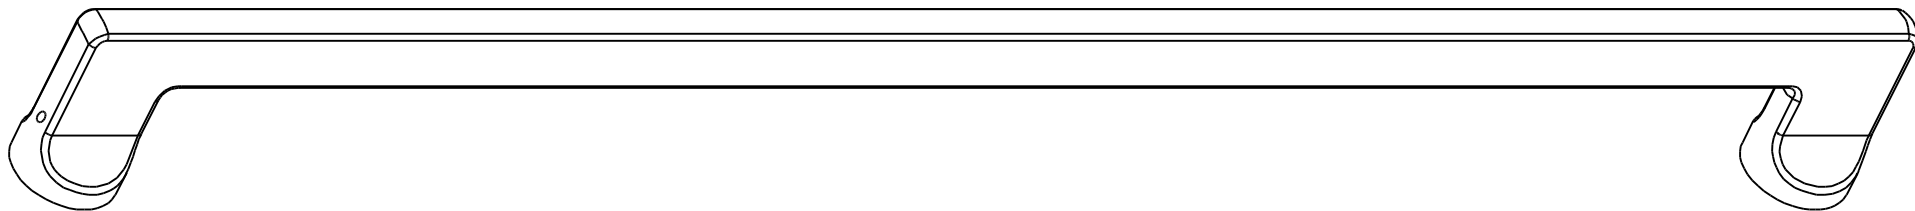

Pull Handle Baltimore CTC600mm

Euro Cylinder Key Key

iver

Escutcheon Rose Round Concealed Fix

iver

Front

Back

Mortice Lock Roller Euro & Striker

Mortice Lock & Faceplate

Striker Plate

Dust Box