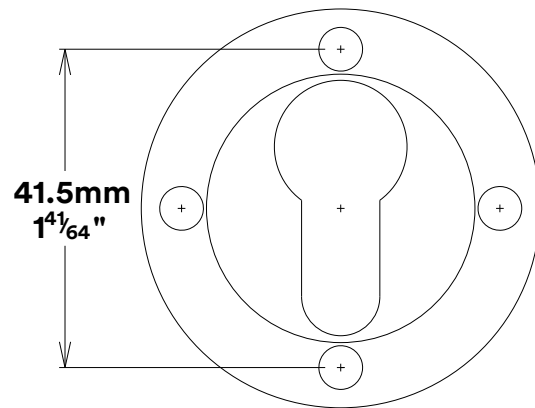

Pull Handle Baltimore CTC600mm

Euro Cylinder Key Key

iver

Escutcheon Rose Round Concealed Fix

iver

Front

Back

Mortice Lock Roller Euro & Striker