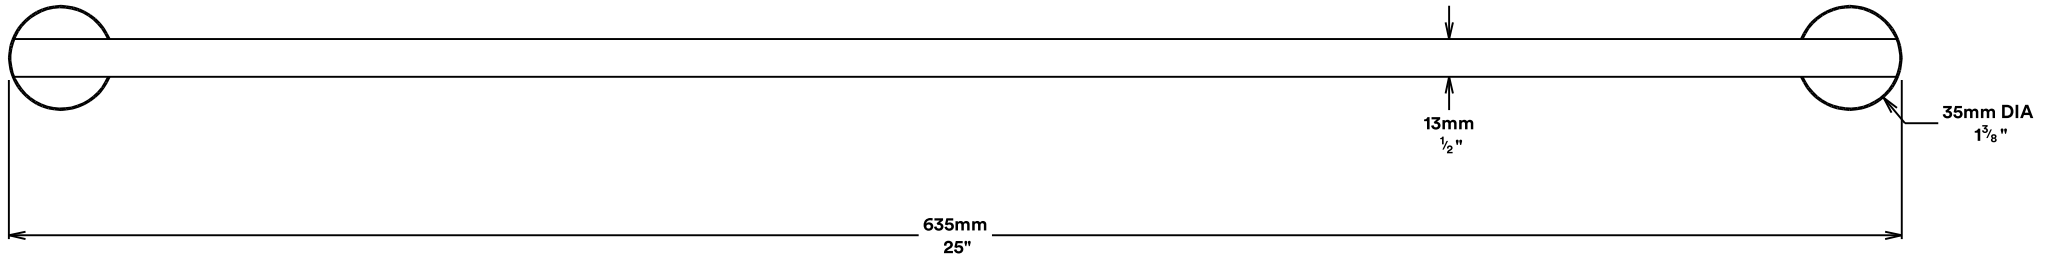

Pull Handle Baltimore CTC600mm

Euro Cylinder Key Key

iver

Escutcheon Rose Round Concealed Fix

iver

Front

Back

Mortice Lock Roller Euro & Striker