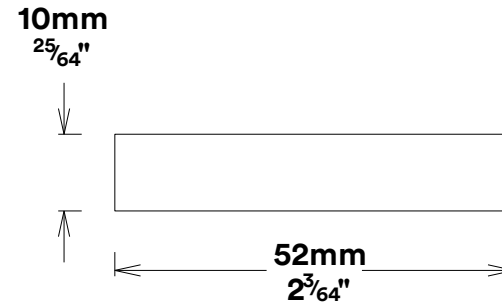

Pull Handle Baltimore CTC600mm

Euro Cylinder Key Key

iver

Escutcheon Rose Round Concealed Fix

iver

Front

Back

Mortice Lock Roller Euro & Striker