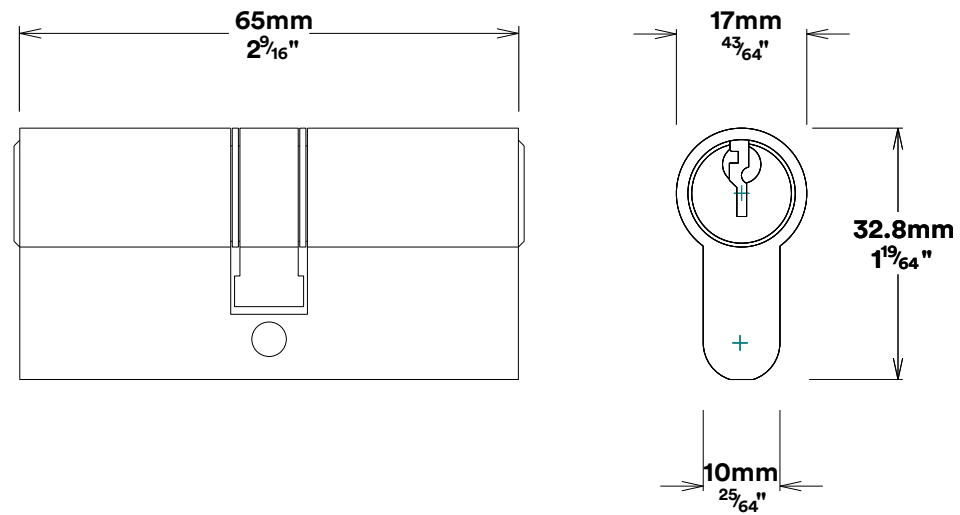

Pull Handle Baltimore CTC600mm

Euro Cylinder Key Key

iver

Escutcheon Rose Round Concealed Fix

iver

Front

Back

Mortice Lock Roller Euro & Striker