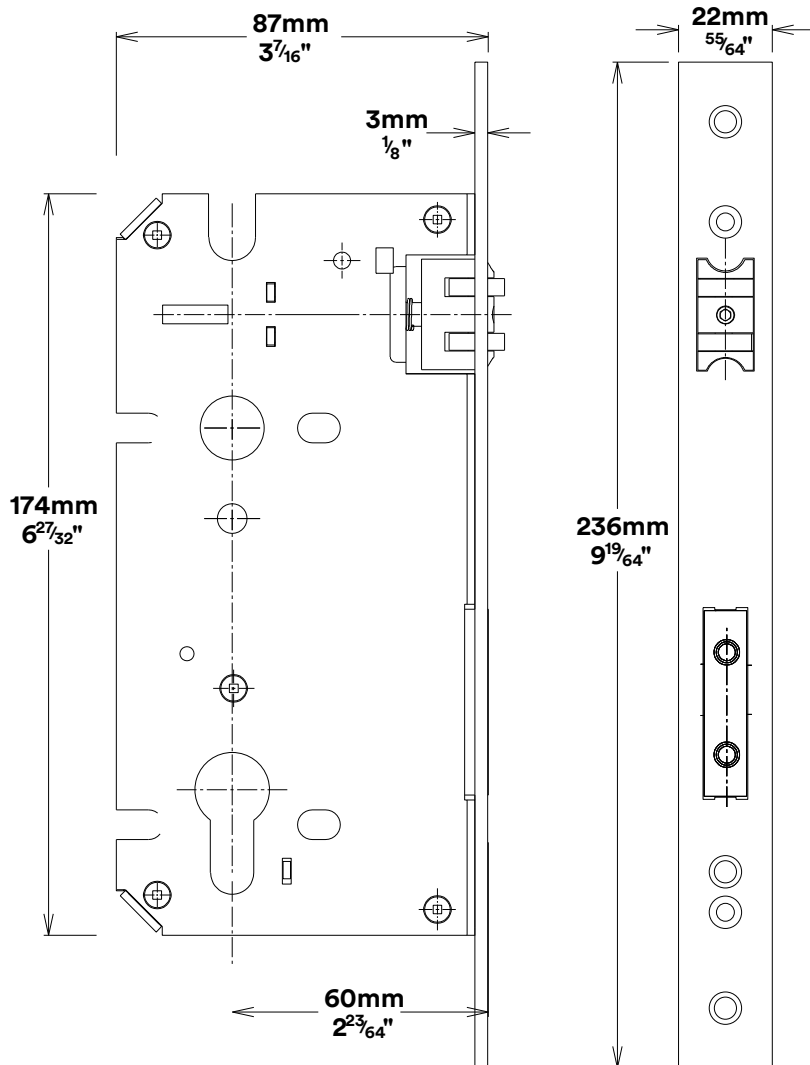

Pull Handle Baltimore CTC600mm

Euro Cylinder Key Key

iver

Escutcheon Rose Round Concealed Fix

iver

Front

Back

Mortice Lock Roller Euro & Striker

Mortice Lock & Faceplate

Striker Plate

Dust Box