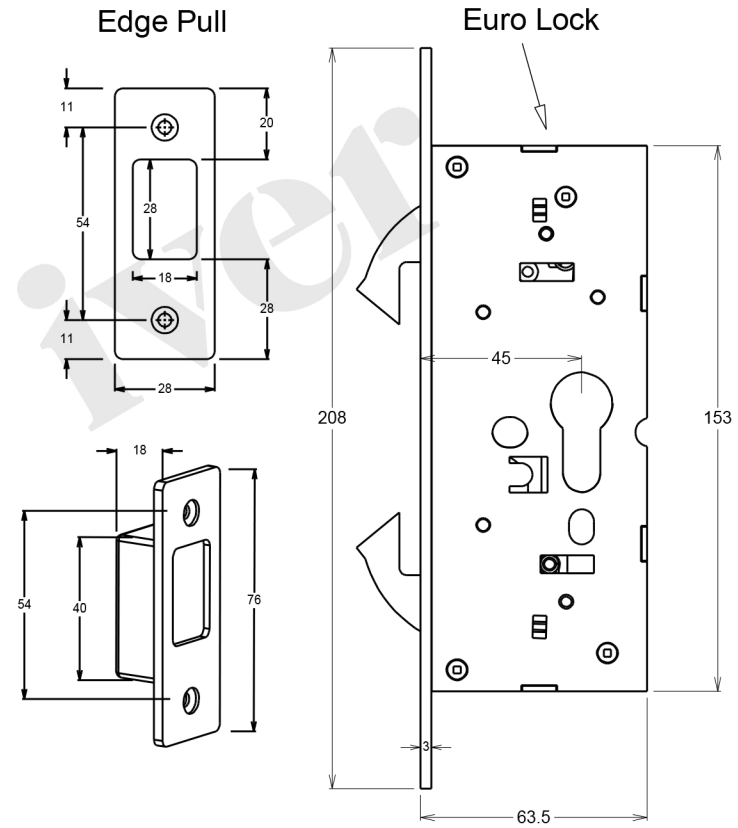

Sliding Door Pull Rectangular Euro Pair H225xW45xP2.5mm

Euro Cylinder 45mm