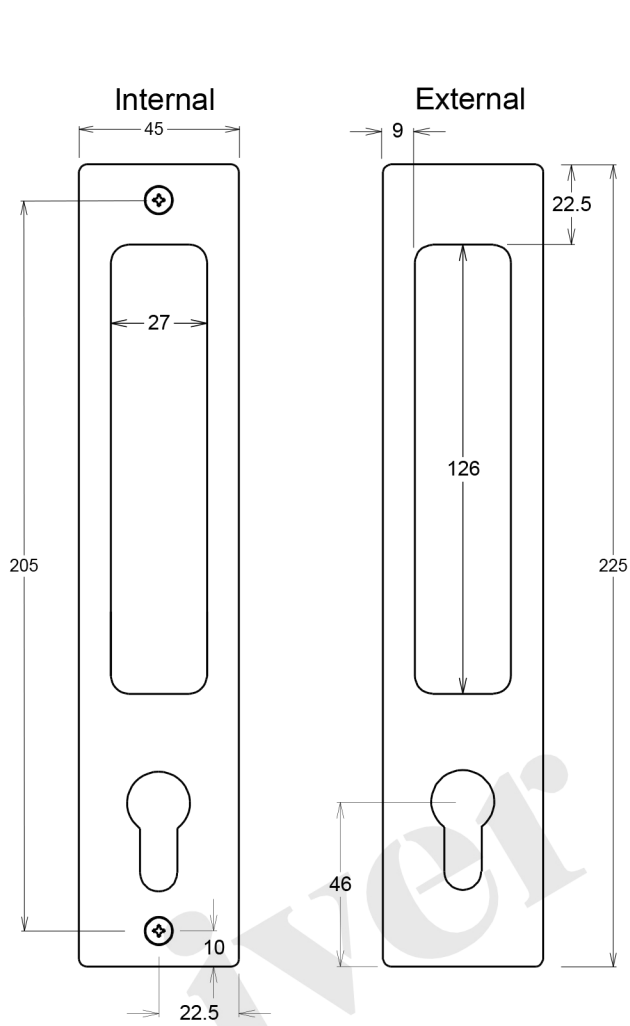

Sliding Door Pull Rectangular Euro Pair H225xW45xP2.5mm

Euro Cylinder 45mm