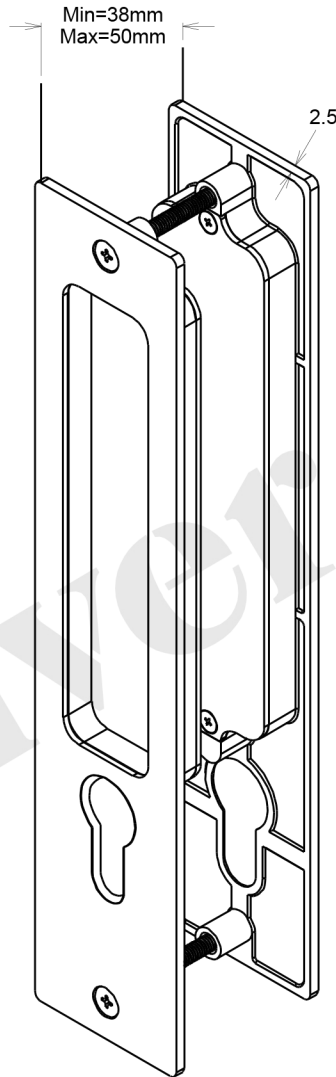

Sliding Door Pull Rectangular Euro Pair H225xW45xP2.5mm

Euro Cylinder 45mm