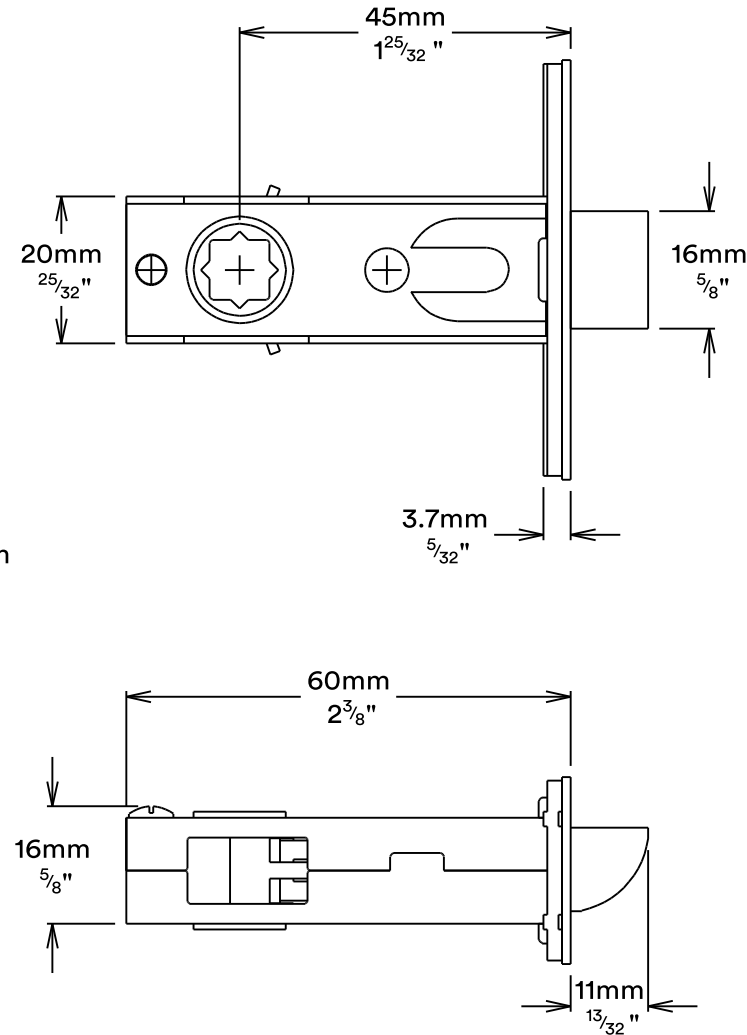

# Split Cam Tube Latch 'T' Striker Backset 45mm

## Tube Latch