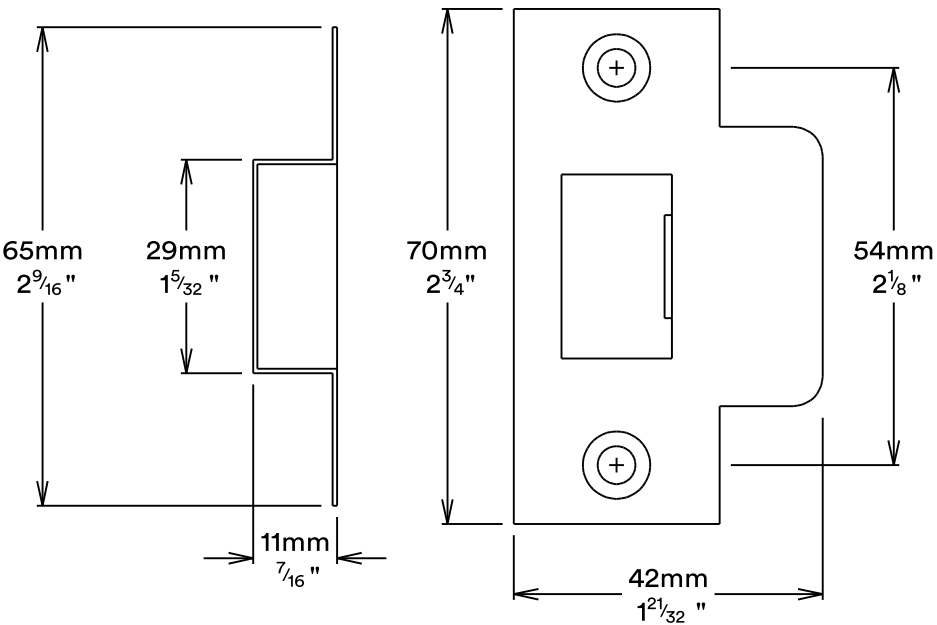

# Split Cam Tube Latch 'T' Striker Backset 45mm

## Tube Latch