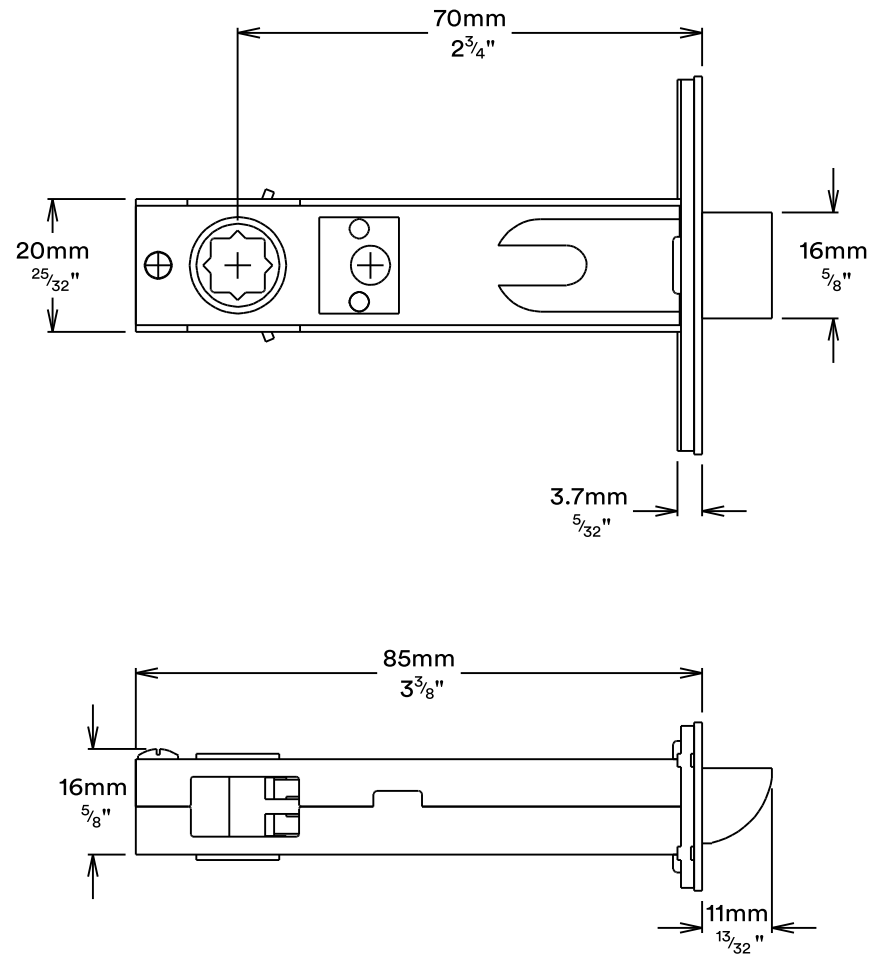

Split Cam Tube Latch 'T' Striker Backset 70mm

iver

Dust Box & Striker

Tube Latch

Faceplate