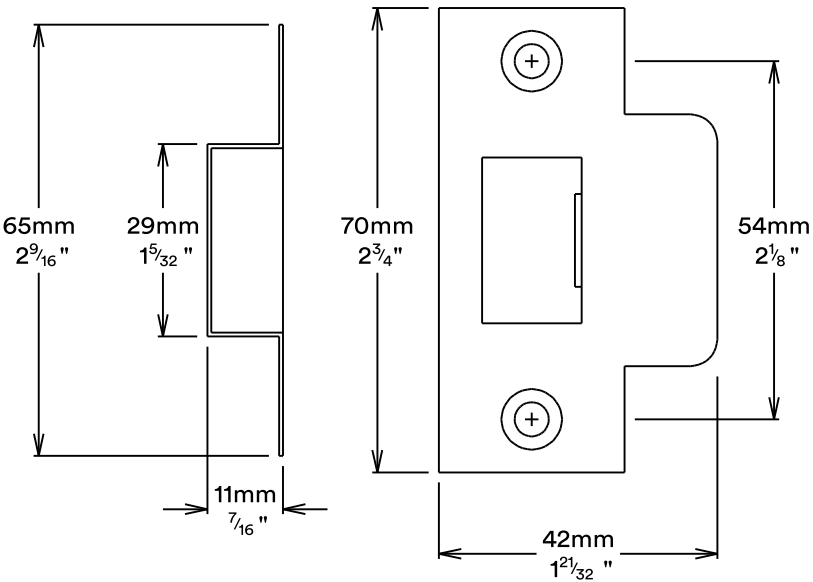

Split Cam Tube Latch 'T' Striker Backset 70mm

iver

Dust Box & Striker

Tube Latch

Faceplate