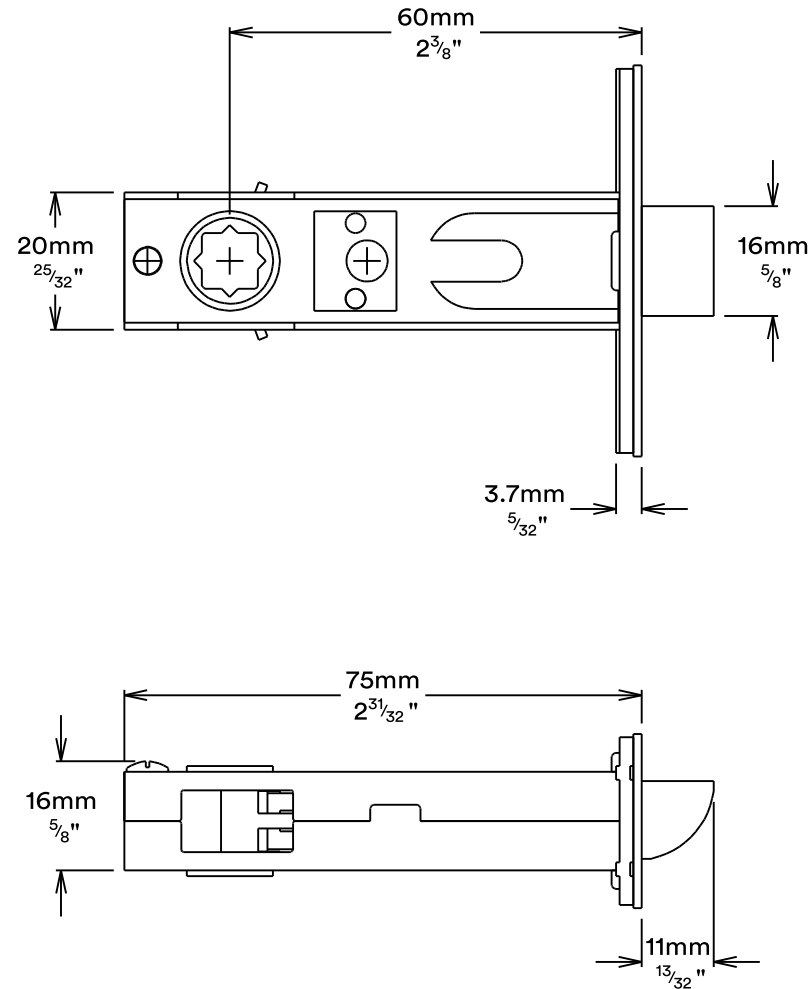

# Split Cam Tube Latch 'T' Striker Backset 60mm

## Tube Latch