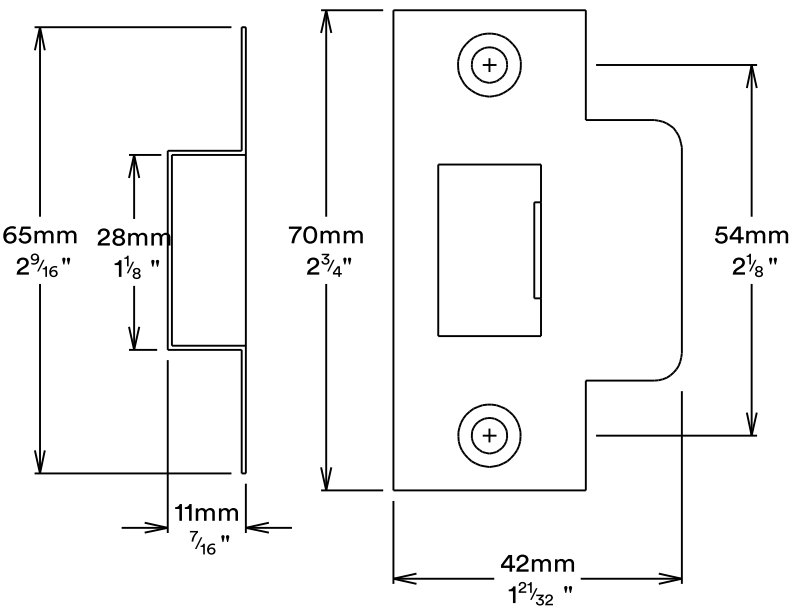

# Split Cam Tube Latch 'T' Striker Backset 60mm

## Tube Latch