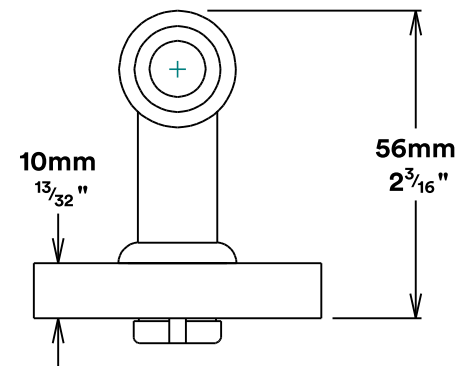

Door Lever Sarlat Rose Round

iver

Euro Cylinder Key Key

iver

Escutcheon Rose Round Concealed Fix

iver

Front

Back