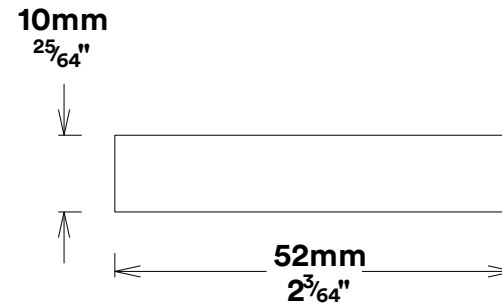

Door Lever Sarlat Rose Round

iver

Euro Cylinder Key Key

iver

Escutcheon Rose Round Concealed Fix

iver

Front

Back