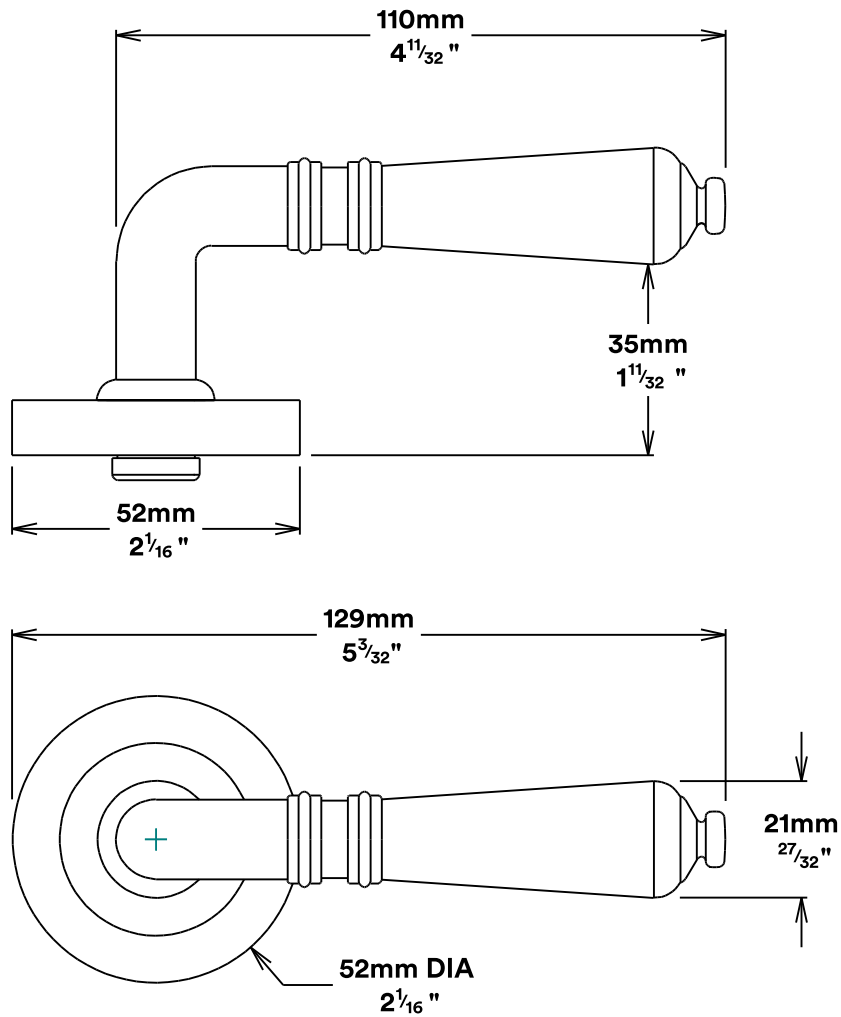

Door Lever Sarlat Rose Round

iver

Euro Cylinder Key Key

iver

Escutcheon Rose Round Concealed Fix

iver

Front

Back