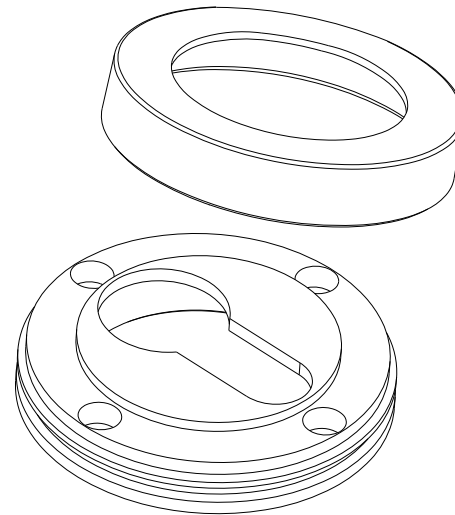

Door Lever Sarlat Rose Round

iver

Euro Cylinder Key Key

iver

Escutcheon Rose Round Concealed Fix

iver

Front

Back