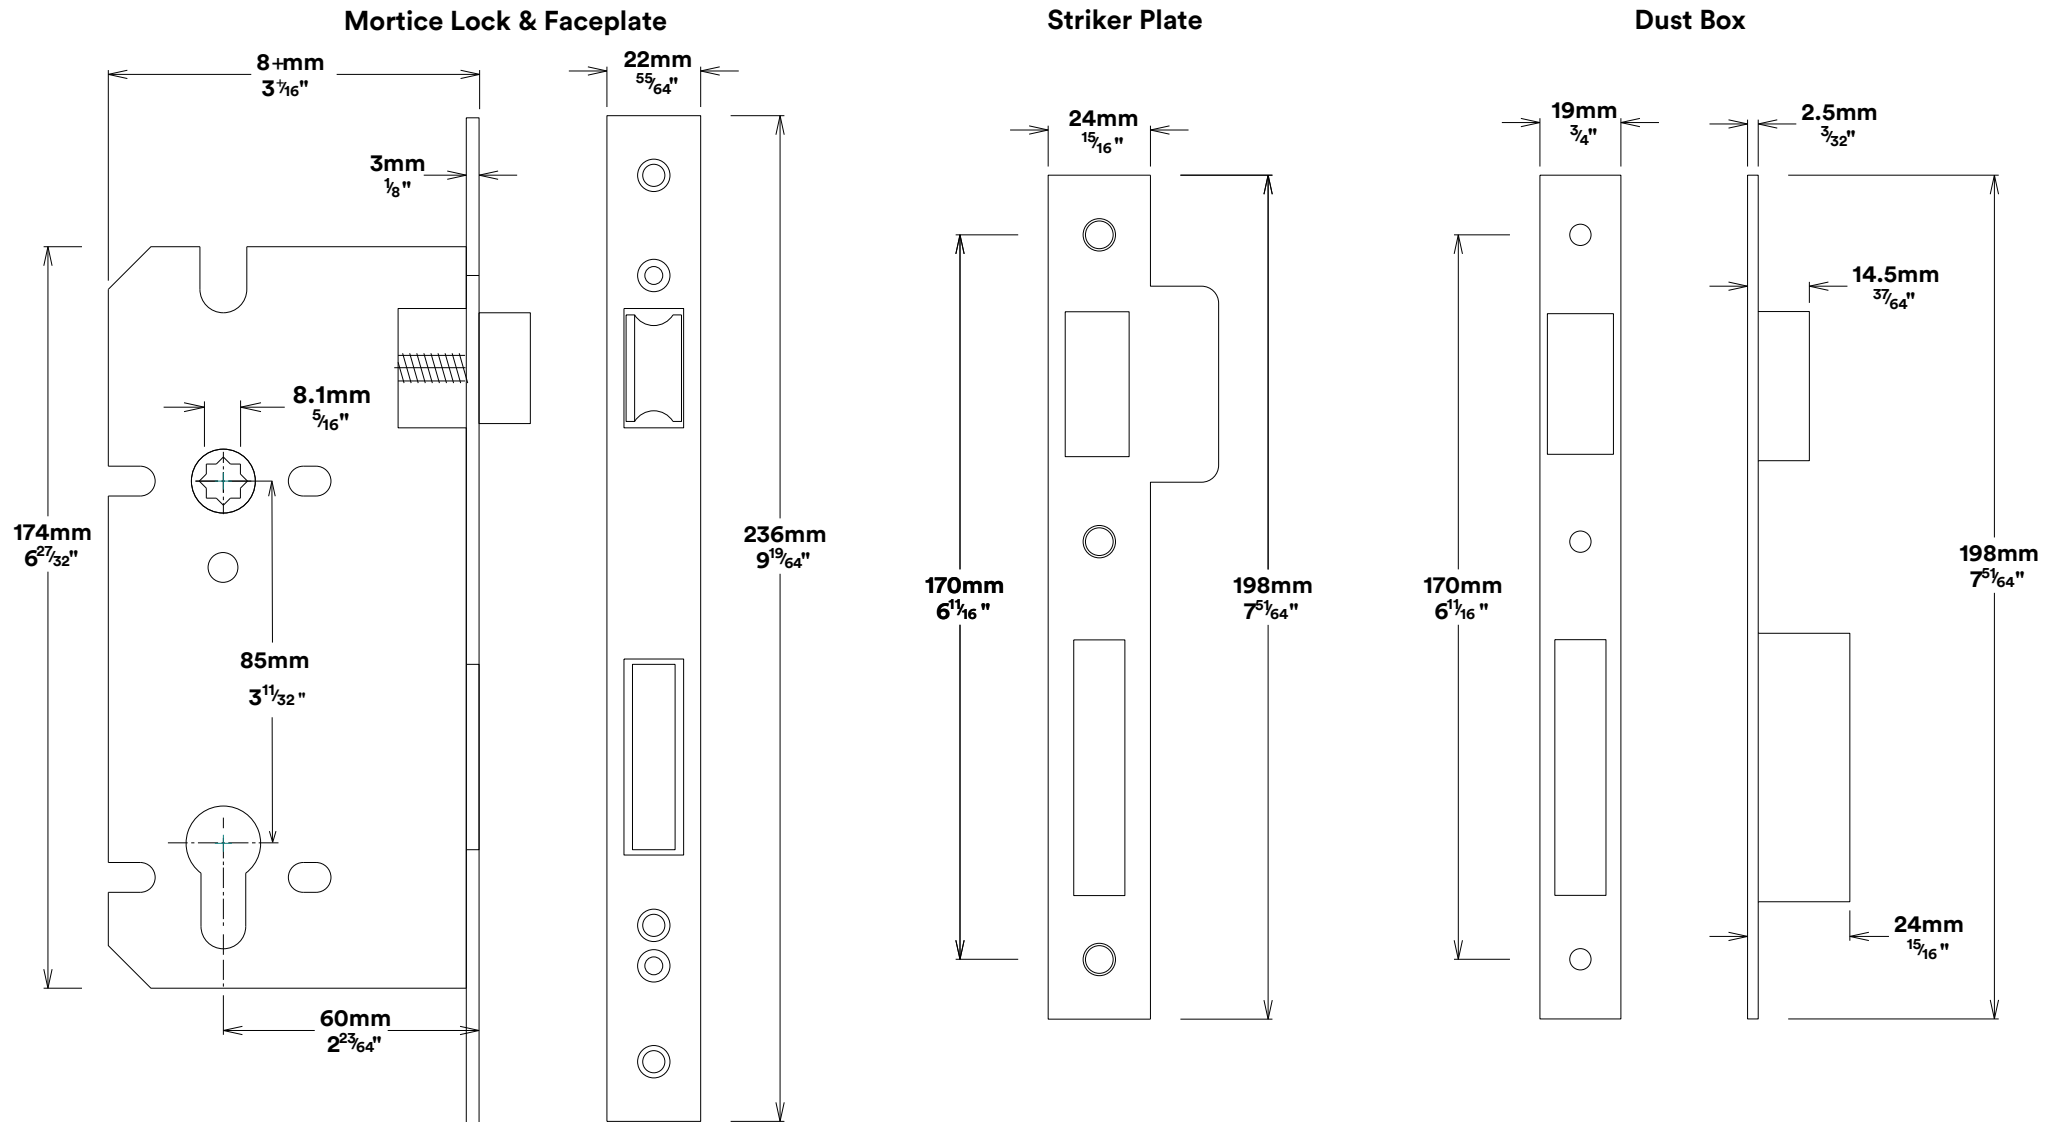

Mortice Lock Euro & Striker

Created for life.