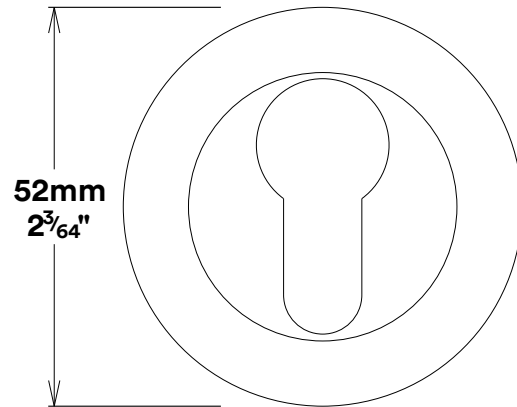

Door Lever Sarlat Rose Round

iver

Euro Cylinder Key Key

iver

Escutcheon Rose Round Concealed Fix

iver

Front

Back