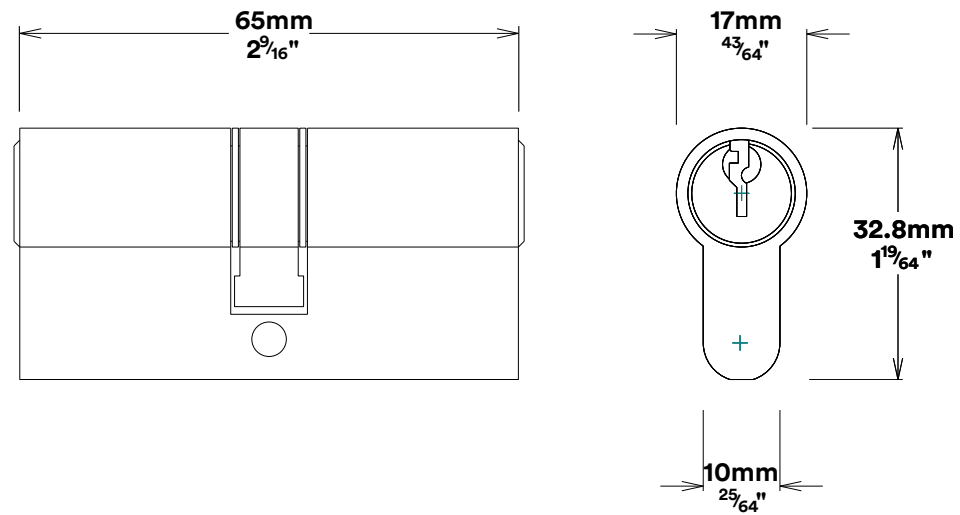

Door Lever Sarlat Rose Round

iver

Euro Cylinder Key Key

iver

Escutcheon Rose Round Concealed Fix

iver

Front

Back