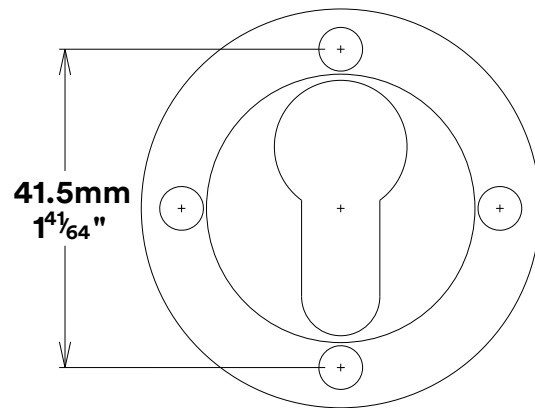

Door Lever Sarlat Rose Round

iver

Euro Cylinder Key Key

iver

Escutcheon Rose Round Concealed Fix

iver

Front

Back