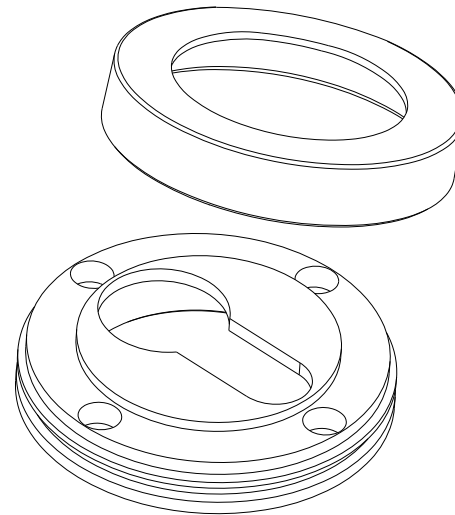

Door Lever Sarlat Rose Round

iver

Euro Cylinder Key Thumb

iver

Created for life.

Escutcheon Rose Round Concealed Fix

iver

Front

Back

Mortice Lock Euro & Striker