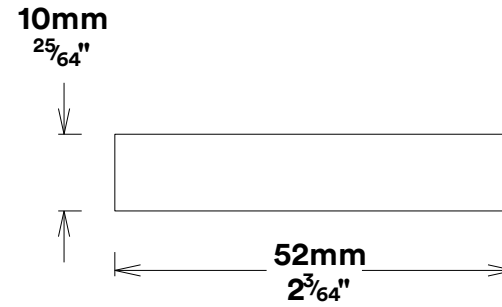

Door Lever Sarlat Rose Round

iver

Euro Cylinder Key Thumb

iver

Created for life.

Escutcheon Rose Round Concealed Fix

iver

Front