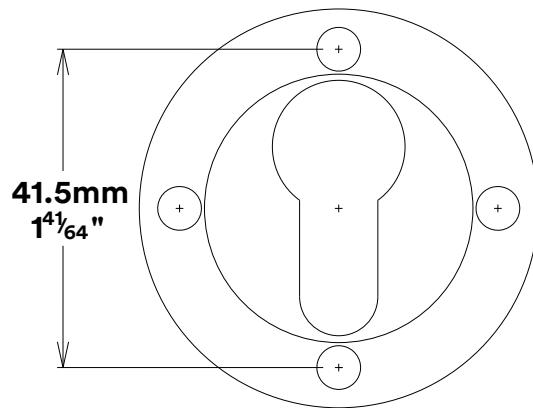

Door Lever Sarlat Rose Round

iver

Euro Cylinder Key Thumb

iver

Created for life.

Escutcheon Rose Round Concealed Fix

iver

Front

Back

Mortice Lock Euro & Striker