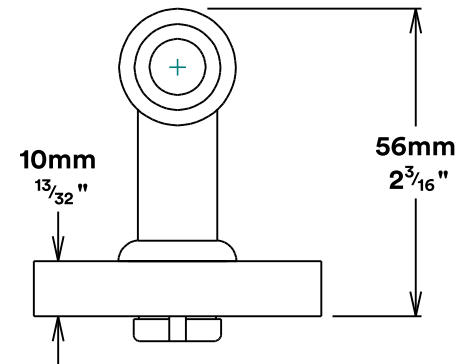

Door Lever Sarlat Rose Round

iver

Euro Cylinder Key Thumb

iver

Created for life.

Escutcheon Rose Round Concealed Fix

iver

Front