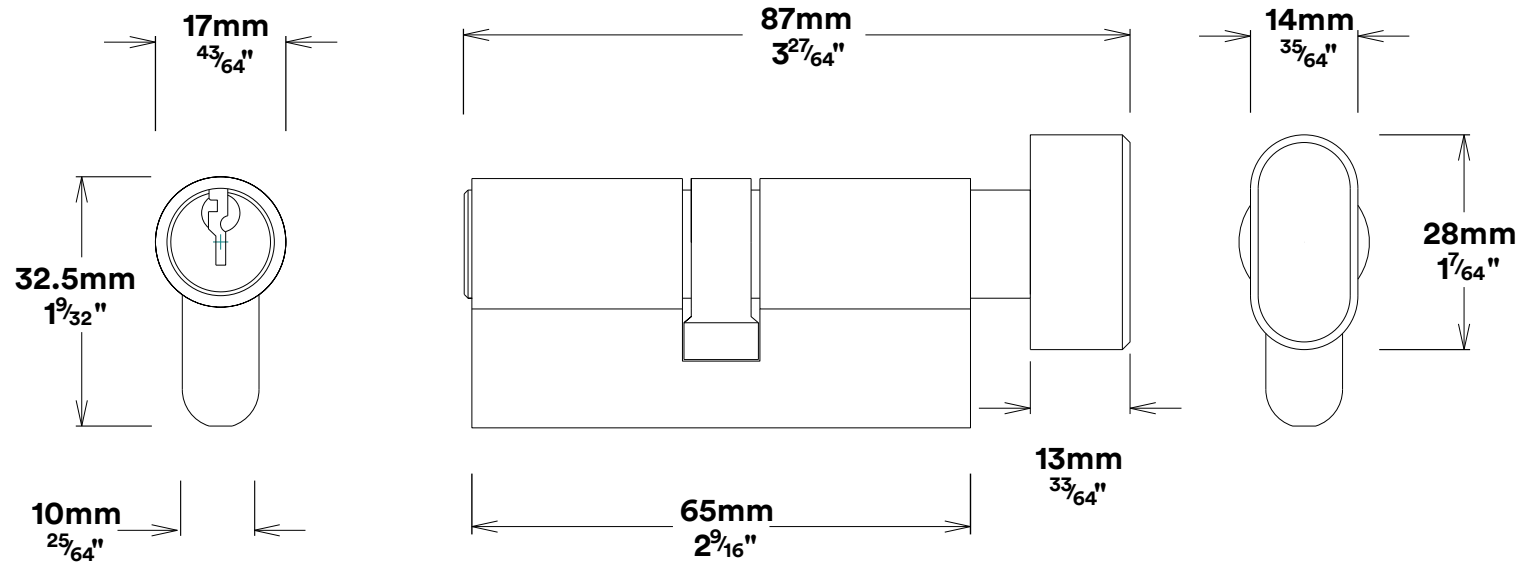

Door Lever Sarlat Rose Round

iver

Euro Cylinder Key Thumb

iver

Created for life.

Escutcheon Rose Round Concealed Fix

iver

Front