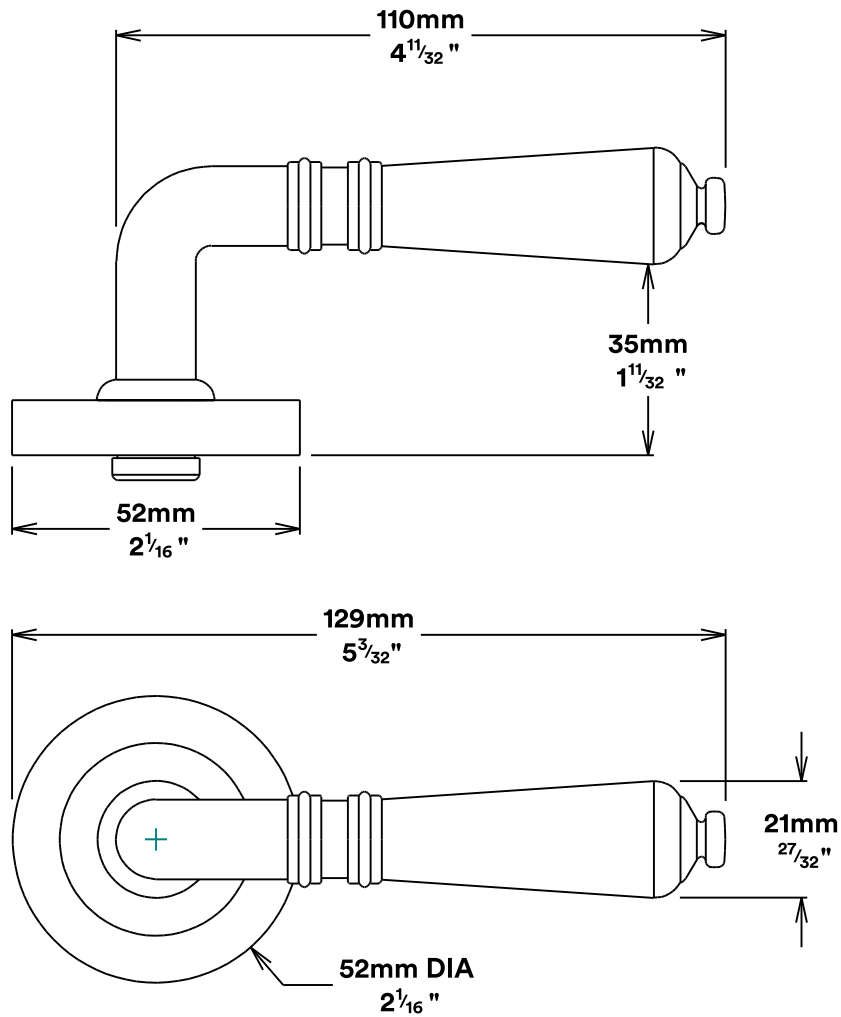

Door Lever Sarlat Rose Round

iver

Euro Cylinder Key Thumb

iver

Created for life.

Escutcheon Rose Round Concealed Fix

iver

Front

Back

Mortice Lock Euro & Striker