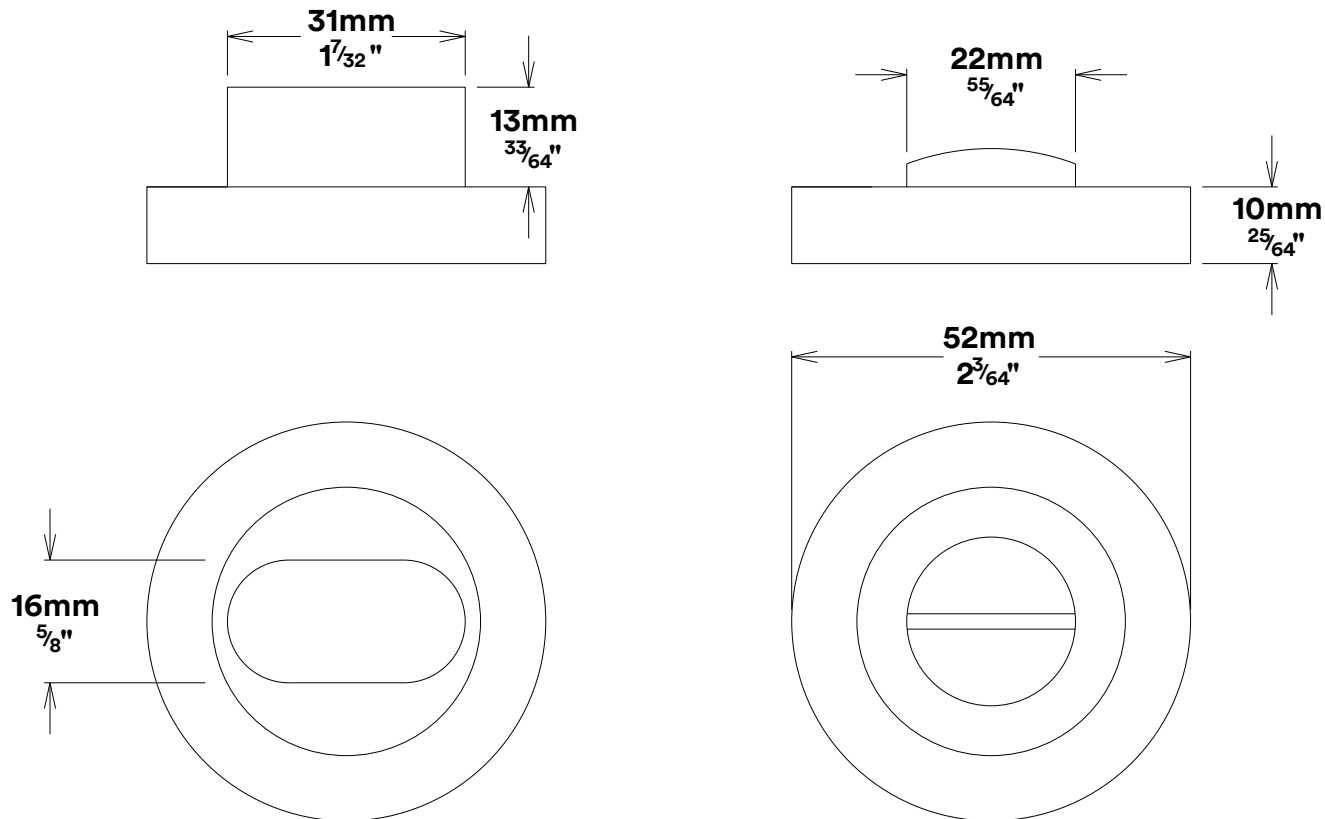

Privacy Turn Oval Rose Round Concealed Fix

iver