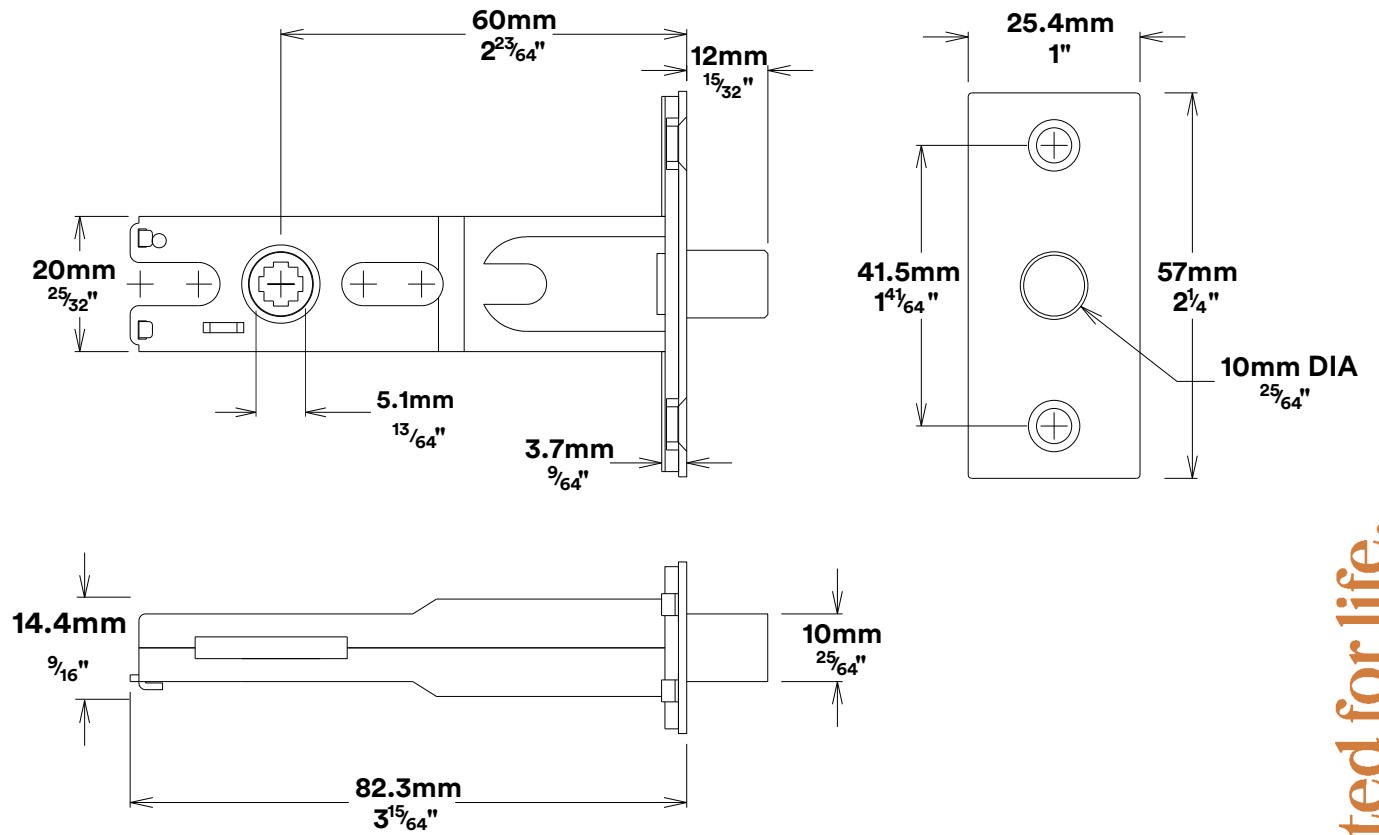

Privacy Bolt & Faceplate