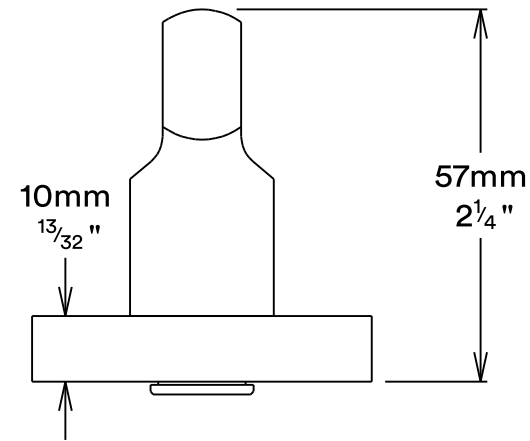

# Door Lever Baltimore Rose Round