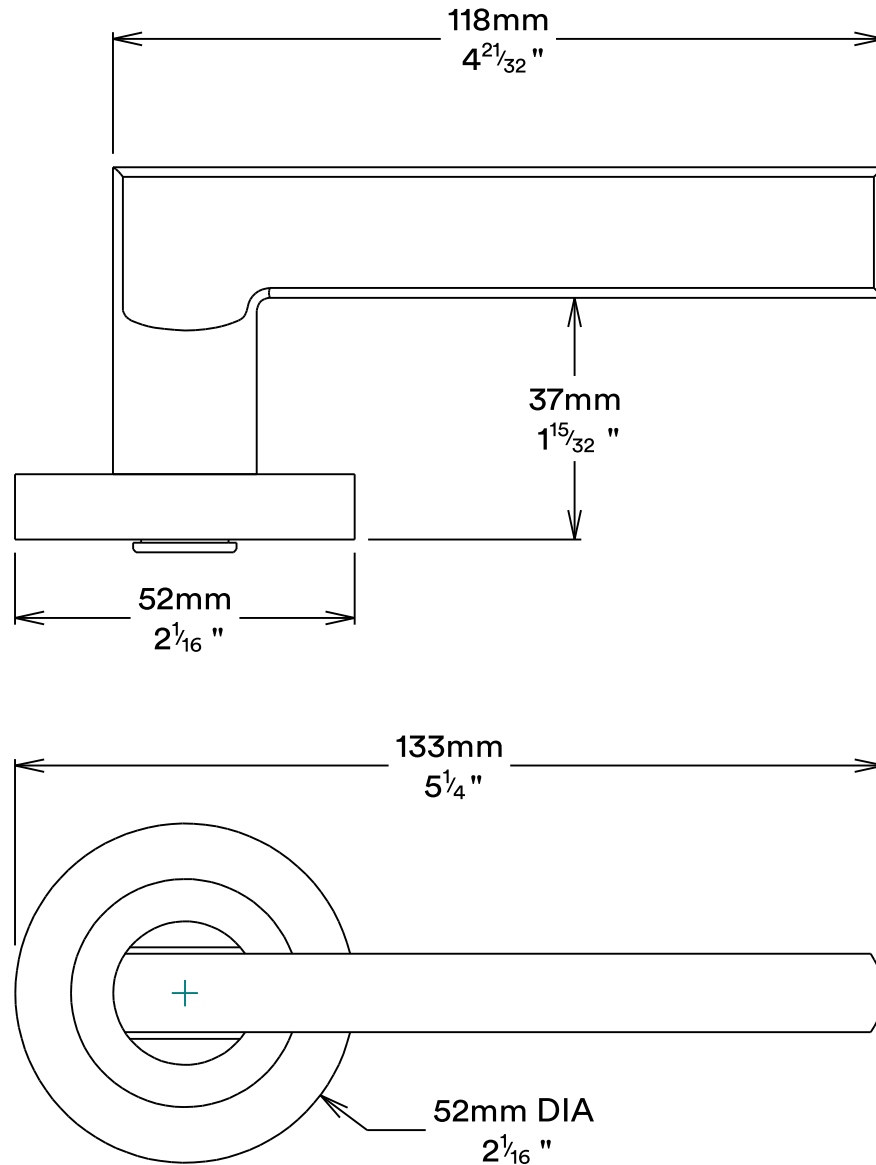

# Door Lever Baltimore Rose Round

# Privacy Turn Oval Rose Round Concealed Fix

# Tube Latch Split Cam & 'T' Striker

### Tube Latch & Faceplate