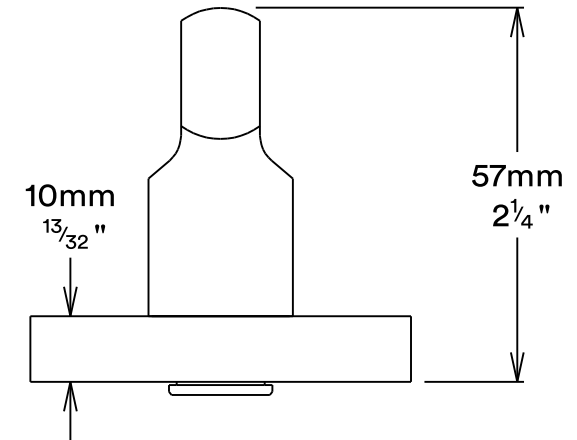

Door Lever Baltimore Rose Round Inbuilt Privacy

iver

Tube Latch Privacy & Striker

Dust Box & Striker

Tube Latch

Faceplate