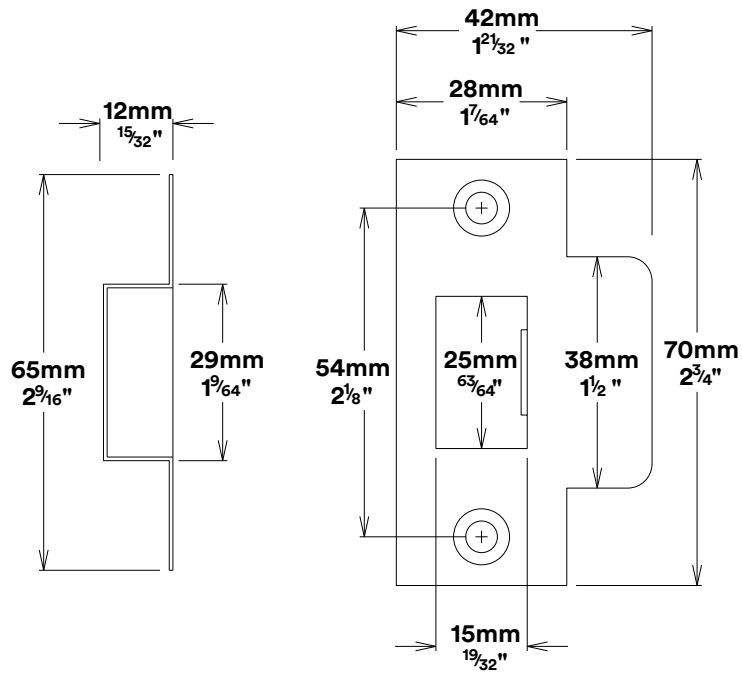

Door Lever Baltimore Rose Round Inbuilt Privacy

iver

Tube Latch Privacy & Striker

Dust Box & Striker

Tube Latch

Faceplate