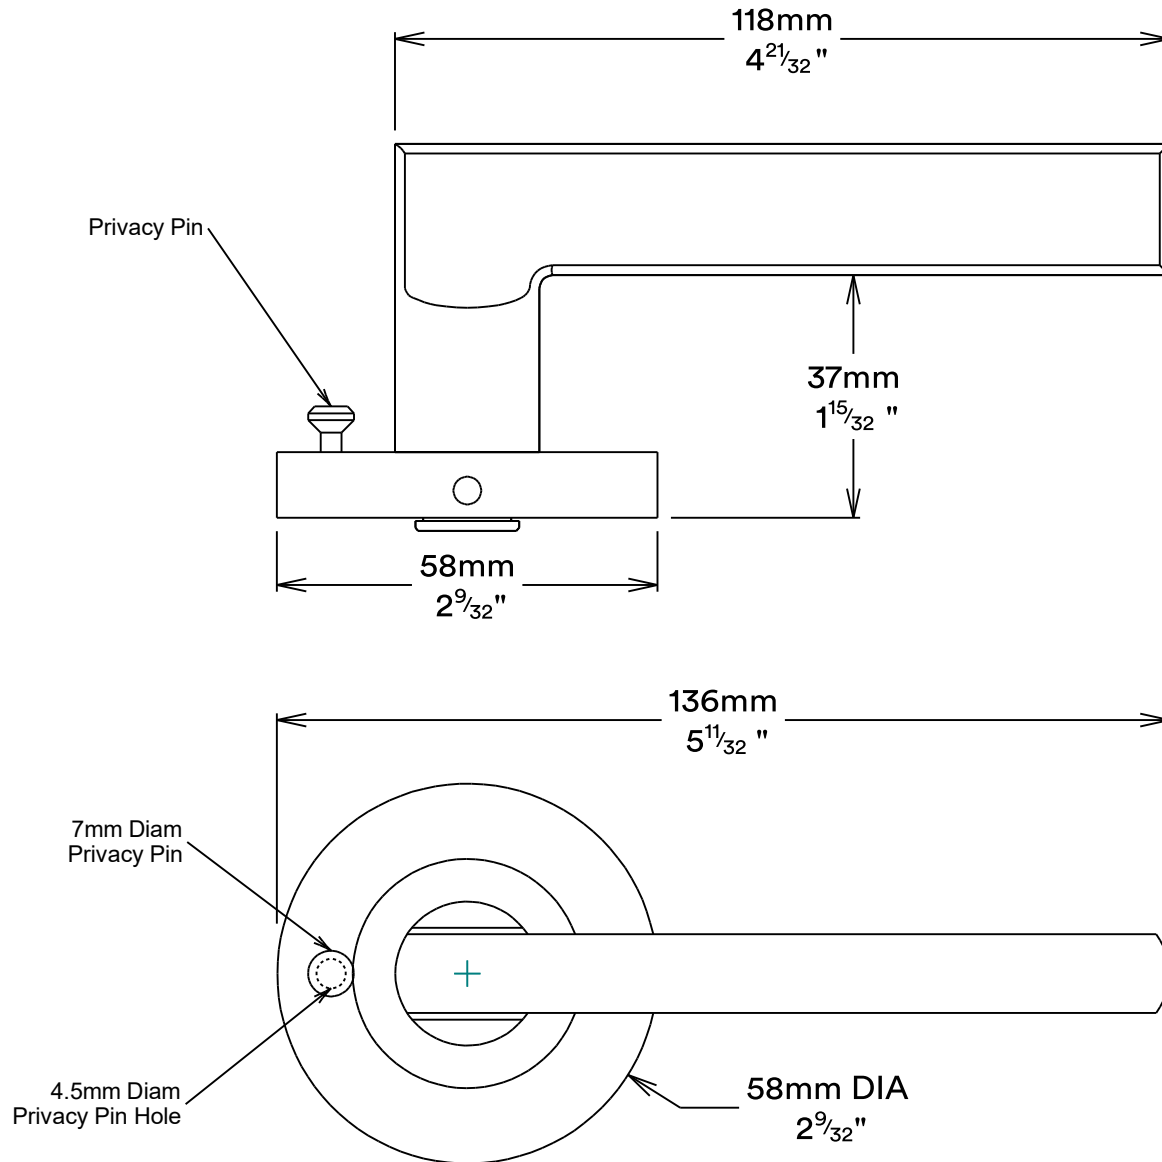

Door Lever Baltimore Rose Round Inbuilt Privacy

iver

Tube Latch Privacy & Striker

Dust Box & Striker

Tube Latch

Faceplate