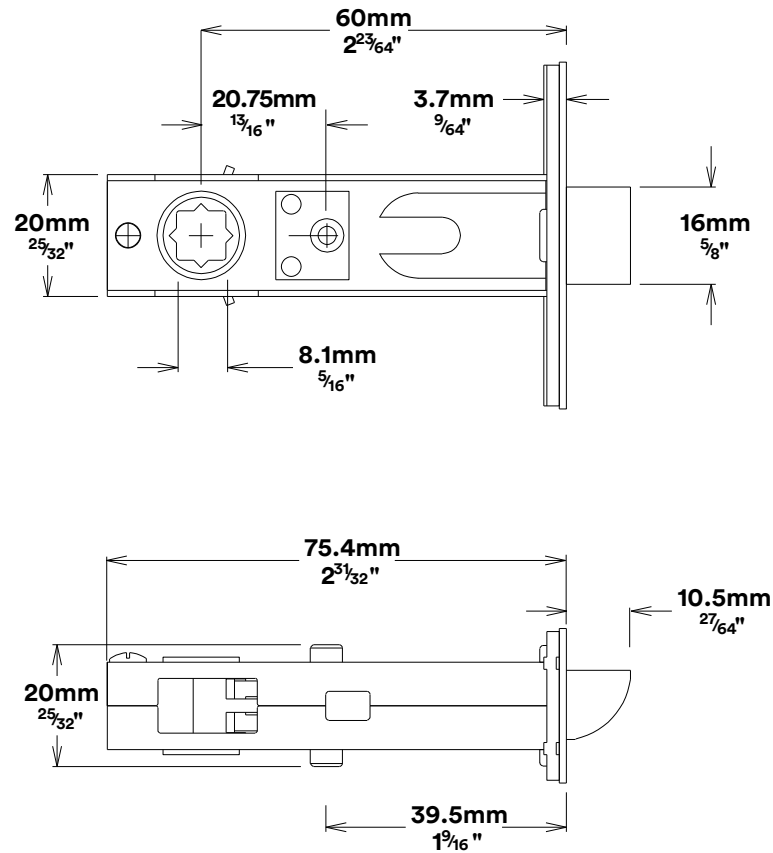

Door Lever Baltimore Rose Round Inbuilt Privacy

iver

Tube Latch Privacy & Striker

Dust Box & Striker

Tube Latch

Faceplate