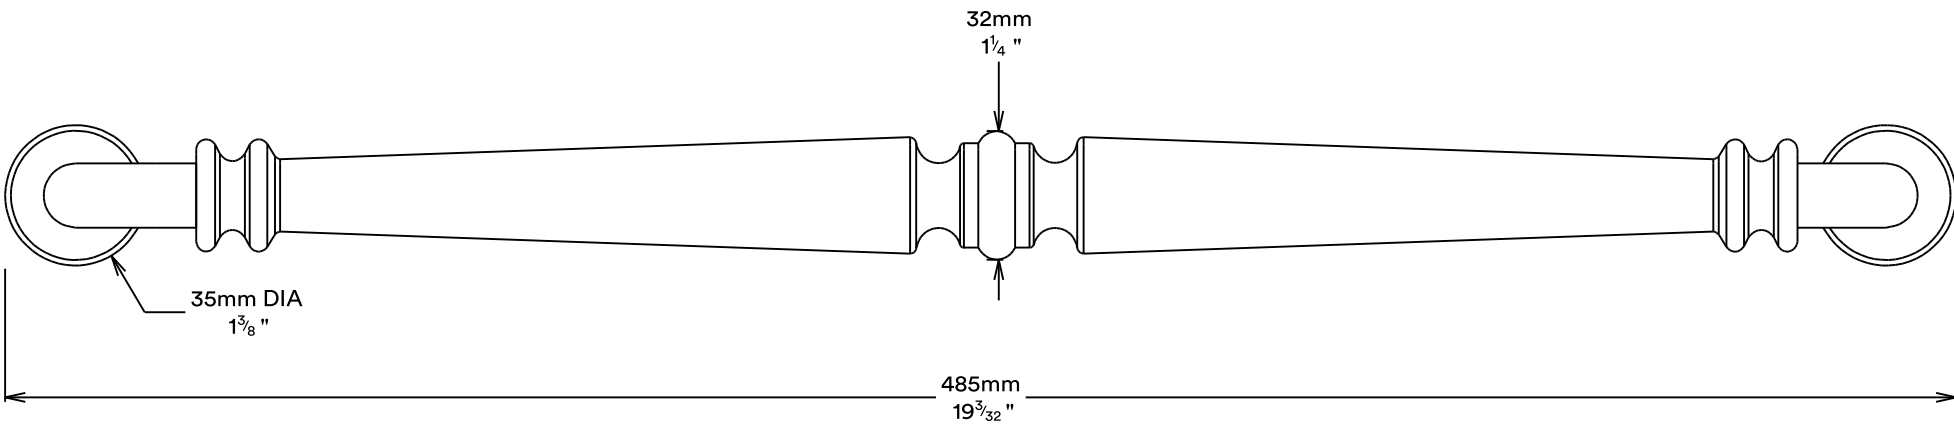

Pull Handle Sarlat CTC450mm

iver

Euro Cylinder Key Key

iver

Escutcheon Rose Round Concealed Fix

iver

Front

Back

Mortice Lock Roller Euro & Striker

Mortice Lock & Faceplate

Striker Plate

Dust Box