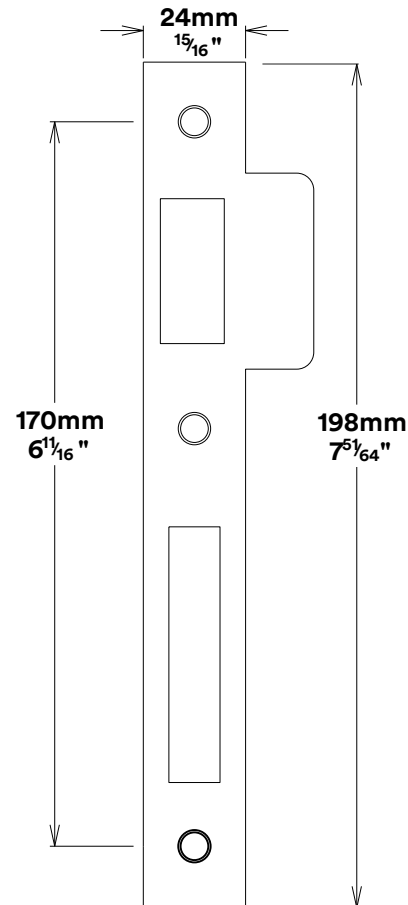

Pull Handle Sarlat CTC450mm

iver

Euro Cylinder Key Key

iver

Escutcheon Rose Round Concealed Fix

iver

Front

Back

Mortice Lock Roller Euro & Striker

Mortice Lock & Faceplate

Striker Plate

Dust Box