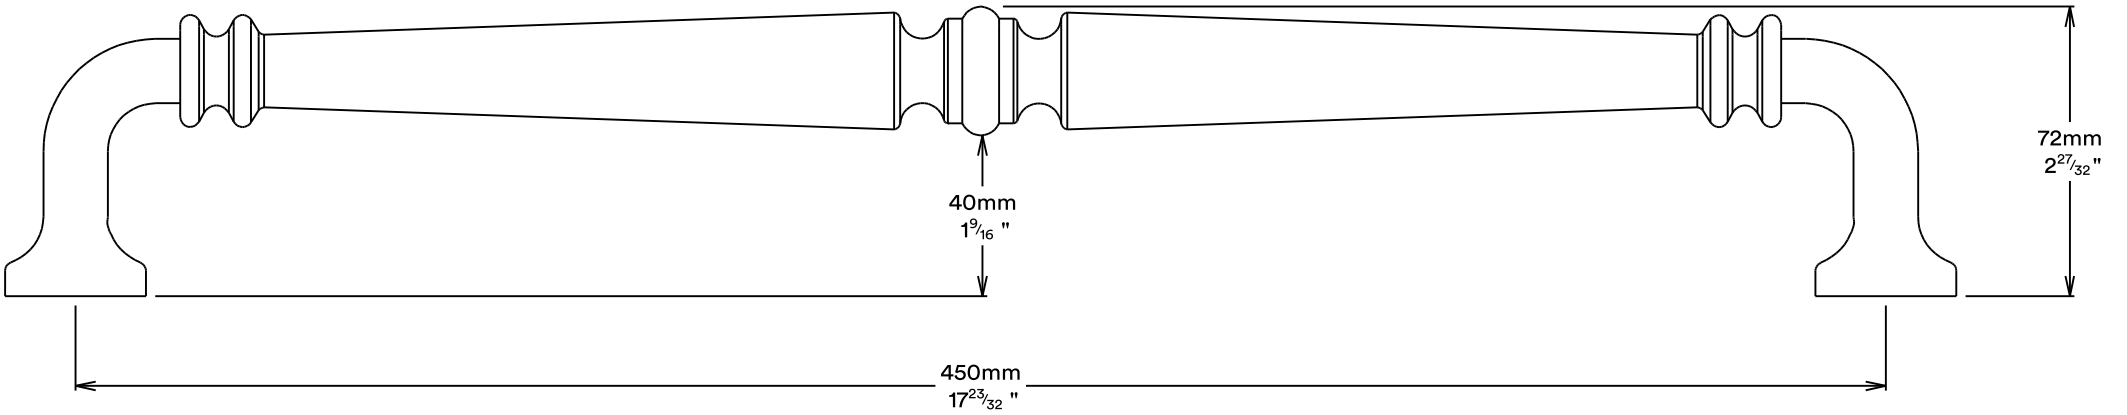

Pull Handle Sarlat CTC450mm

iver

Euro Cylinder Key Key

iver

Escutcheon Rose Round Concealed Fix

iver

Front

Back

Mortice Lock Roller Euro & Striker

Mortice Lock & Faceplate

Striker Plate

Dust Box