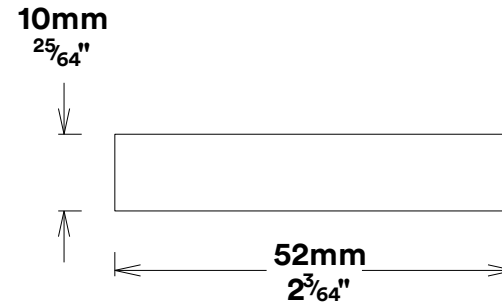

Pull Handle Sarlat CTC450mm

iver

Euro Cylinder Key Key

iver

Escutcheon Rose Round Concealed Fix

iver

Front

Back