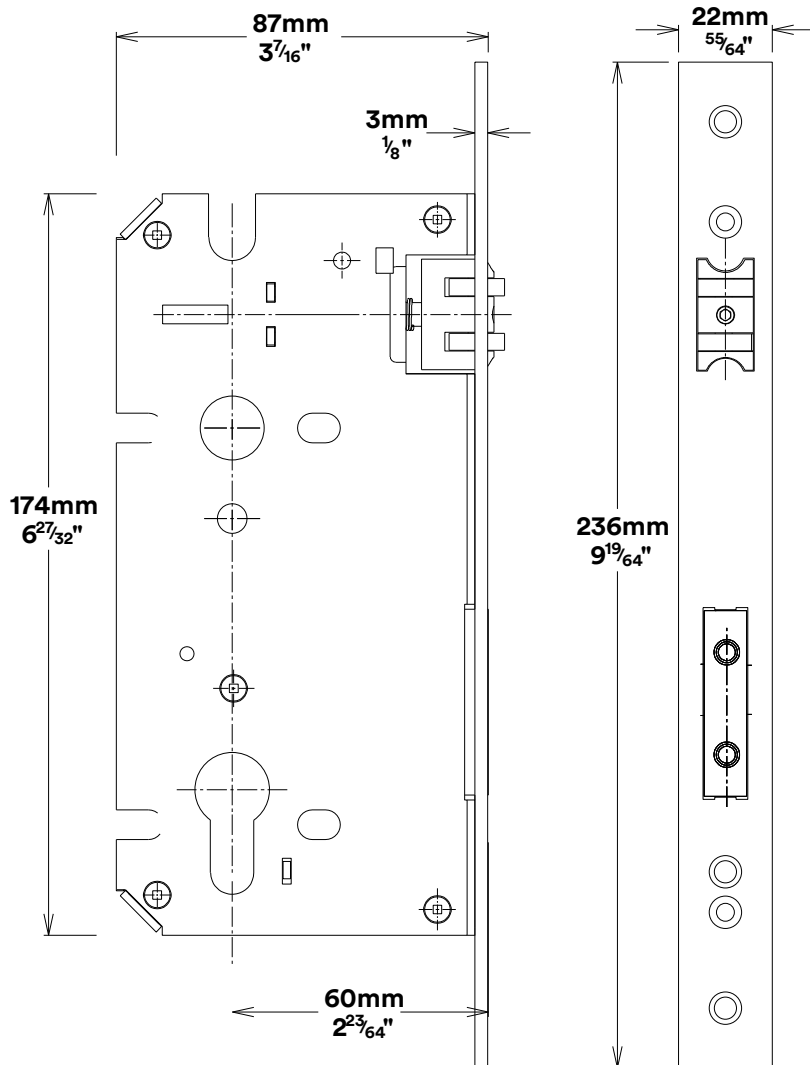

Pull Handle Sarlat CTC450mm

iver

Euro Cylinder Key Key

iver

Escutcheon Rose Round Concealed Fix

iver

Front

Back

Mortice Lock Roller Euro & Striker

Mortice Lock & Faceplate

Striker Plate

Dust Box