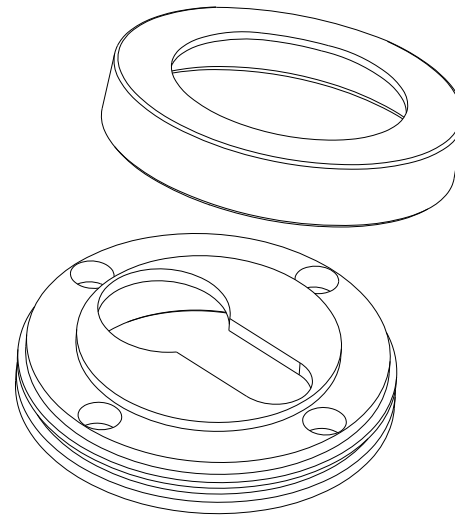

Pull Handle Sarlat CTC450mm

iver

Euro Cylinder Key Key

iver

Escutcheon Rose Round Concealed Fix

iver

Front

Back

Mortice Lock Roller Euro & Striker

Mortice Lock & Faceplate

Striker Plate

Dust Box