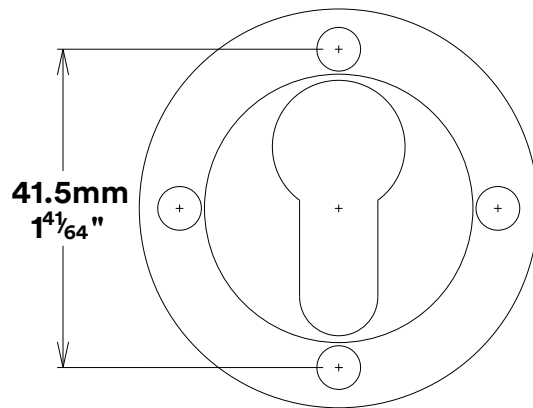

Pull Handle Sarlat CTC450mm

iver

Euro Cylinder Key Key

iver

Escutcheon Rose Round Concealed Fix

iver

Front

Back