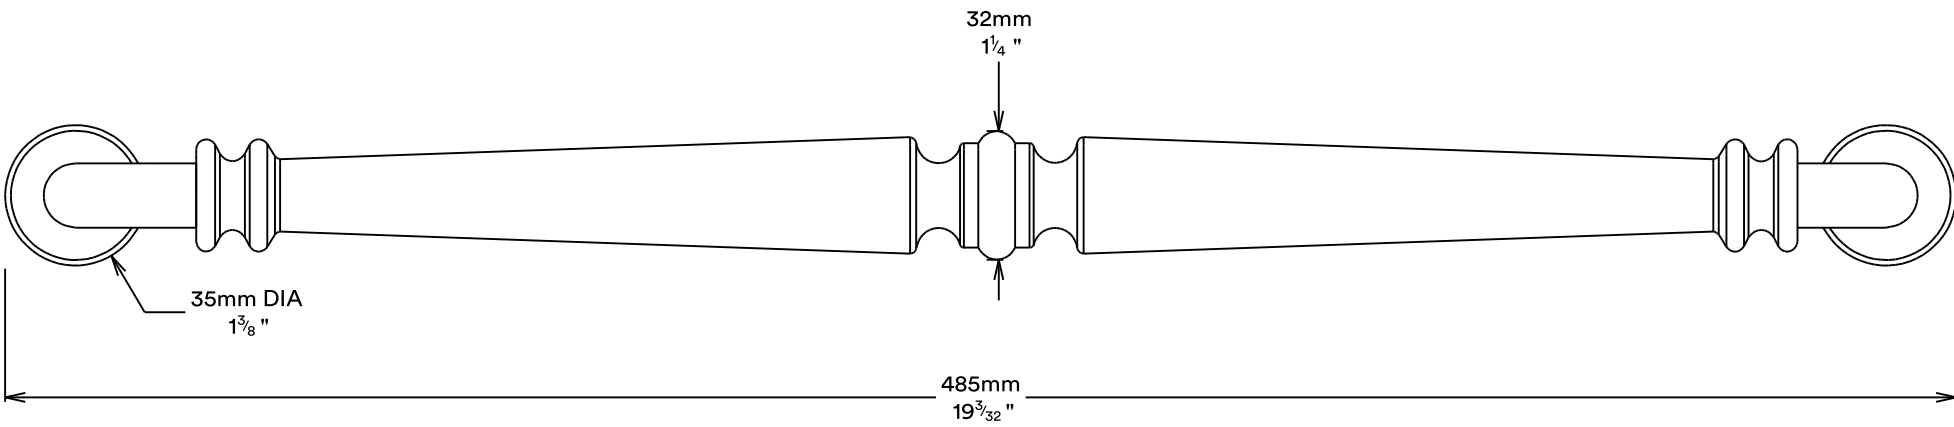

Pull Handle Sarlat CTC450mm

iver

Euro Cylinder Key Thumb

iver

Created for life.

Escutcheon Rose Round Concealed Fix

iver

Front

Back

Mortice Lock Roller Euro & Striker

iver

Mortice Lock & Faceplate

Striker Plate

Dust Box