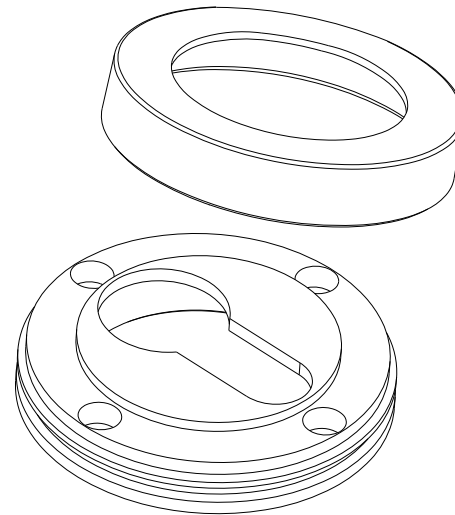

Pull Handle Sarlat CTC450mm

iver

Euro Cylinder Key Thumb

iver

Created for life.

Escutcheon Rose Round Concealed Fix

iver

Front

Back

Mortice Lock Roller Euro & Striker

iver

Mortice Lock & Faceplate

Striker Plate

Dust Box