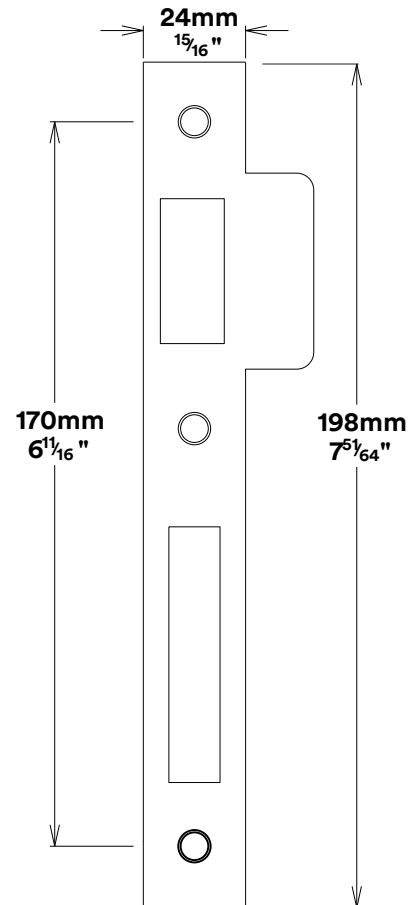

Pull Handle Sarlat CTC450mm

iver

Euro Cylinder Key Thumb

iver

Created for life.

Escutcheon Rose Round Concealed Fix

iver

Front

Back

Mortice Lock Roller Euro & Striker

iver

Mortice Lock & Faceplate

Striker Plate

Dust Box