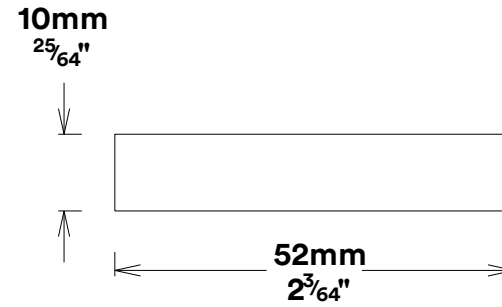

Pull Handle Sarlat CTC450mm

iver

Euro Cylinder Key Thumb

iver

Created for life.

Escutcheon Rose Round Concealed Fix

iver

Front