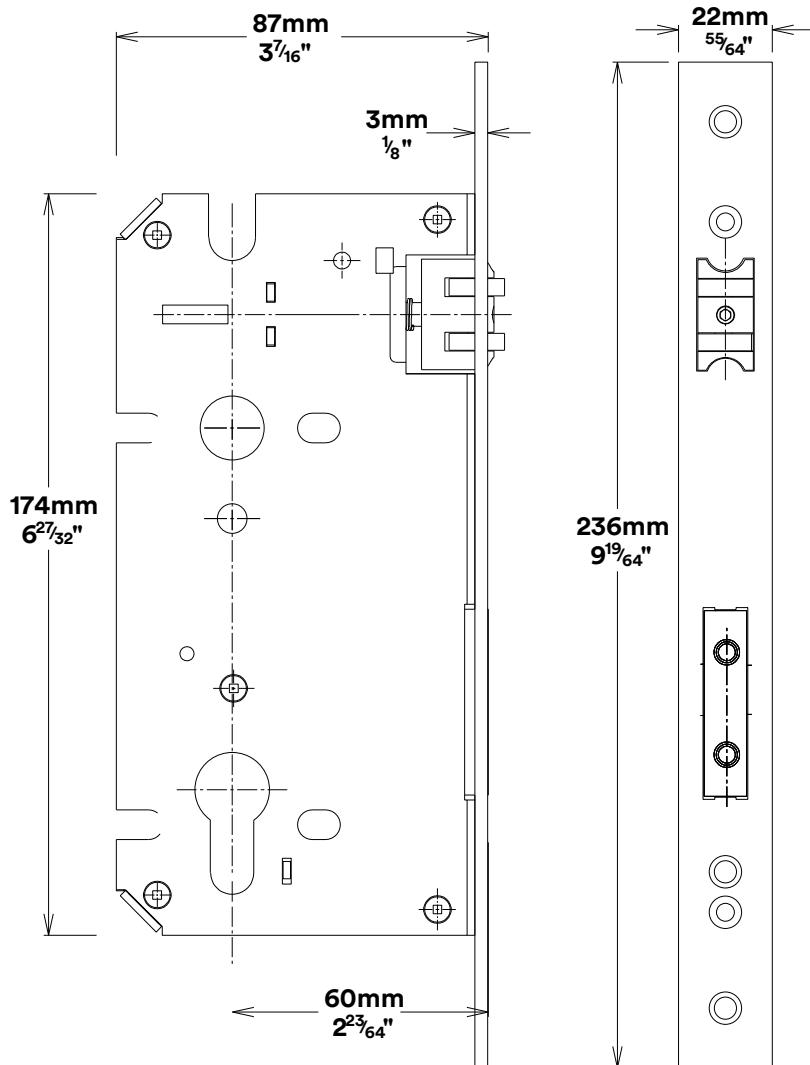

Pull Handle Sarlat CTC450mm

iver

Euro Cylinder Key Thumb

iver

Created for life.

Escutcheon Rose Round Concealed Fix

iver

Front

Back

Mortice Lock Roller Euro & Striker

iver

Mortice Lock & Faceplate

Striker Plate

Dust Box