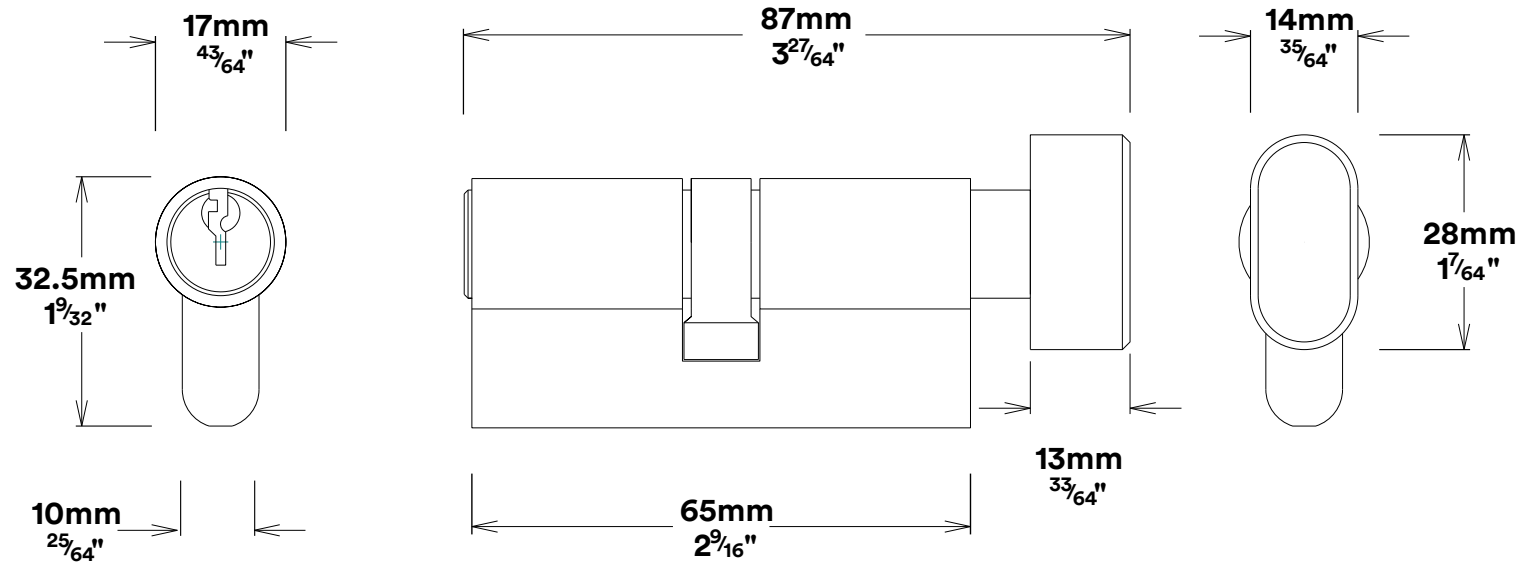

Pull Handle Sarlat CTC450mm

iver

Euro Cylinder Key Thumb

iver

Created for life.

Escutcheon Rose Round Concealed Fix

iver

Front