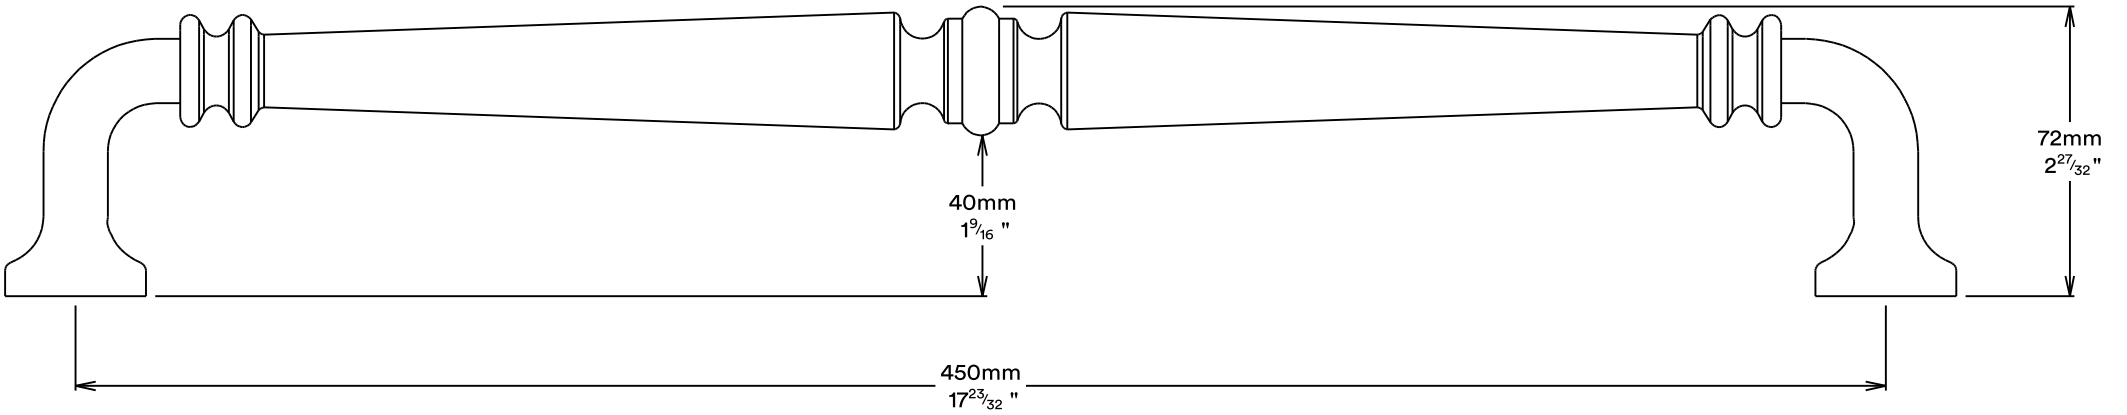

Pull Handle Sarlat CTC450mm

iver

Euro Cylinder Key Thumb

iver

Created for life.

Escutcheon Rose Round Concealed Fix

iver

Front

Back

Mortice Lock Roller Euro & Striker

iver

Mortice Lock & Faceplate

Striker Plate

Dust Box