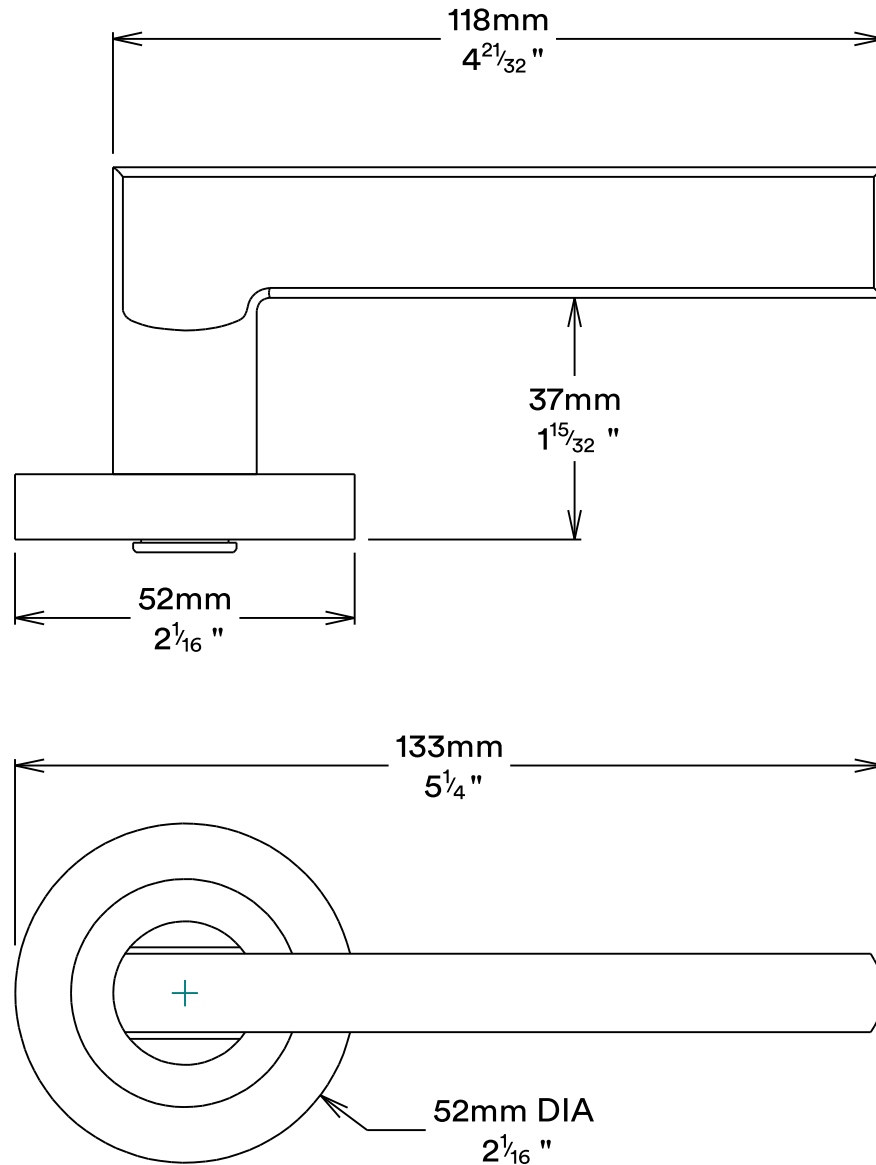

Door Lever Baltimore Rose Round

iver

Euro Cylinder Key Key

iver

Escutcheon Rose Round Concealed Fix

iver

Front

Back