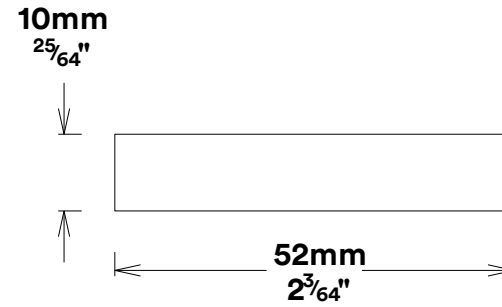

Door Lever Baltimore Rose Round

iver

Euro Cylinder Key Key

iver

Escutcheon Rose Round Concealed Fix

iver

Front

Back