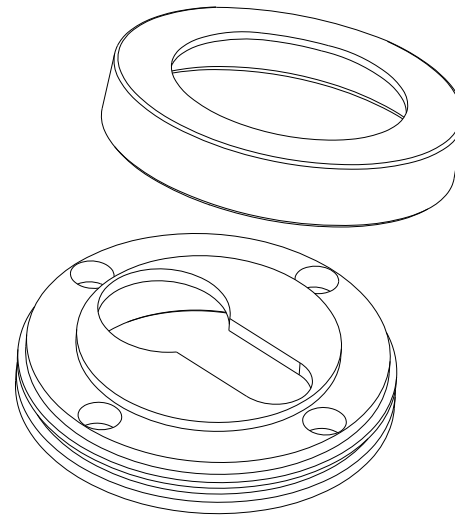

Door Lever Baltimore Rose Round

iver

Euro Cylinder Key Key

iver

Escutcheon Rose Round Concealed Fix

iver

Front

Back