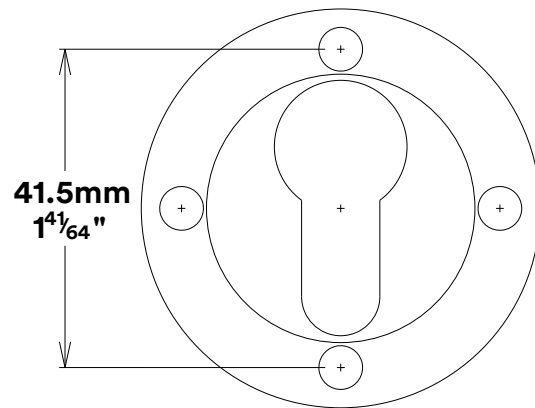

Door Lever Baltimore Rose Round

iver

Euro Cylinder Key Key

iver

Escutcheon Rose Round Concealed Fix

iver

Front

Back