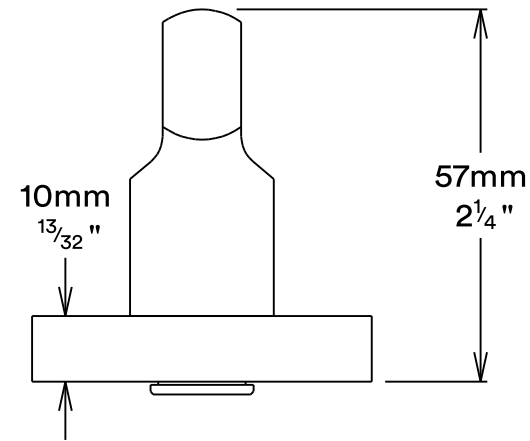

Door Lever Baltimore Rose Round

iver

Euro Cylinder Key Key

iver

Escutcheon Rose Round Concealed Fix

iver

Front

Back