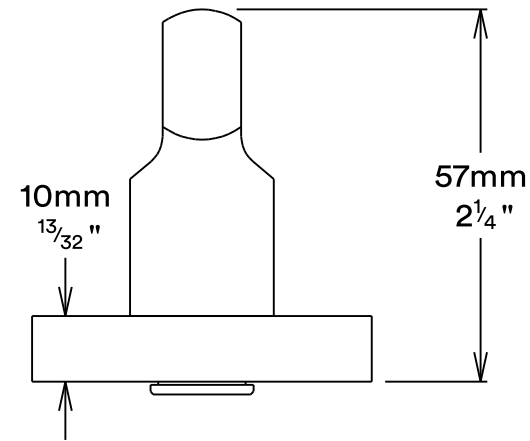

Door Lever Baltimore Rose Round

iver

Euro Cylinder Key Thumb

iver

Created for life.

Escutcheon Rose Round Concealed Fix

iver

Front