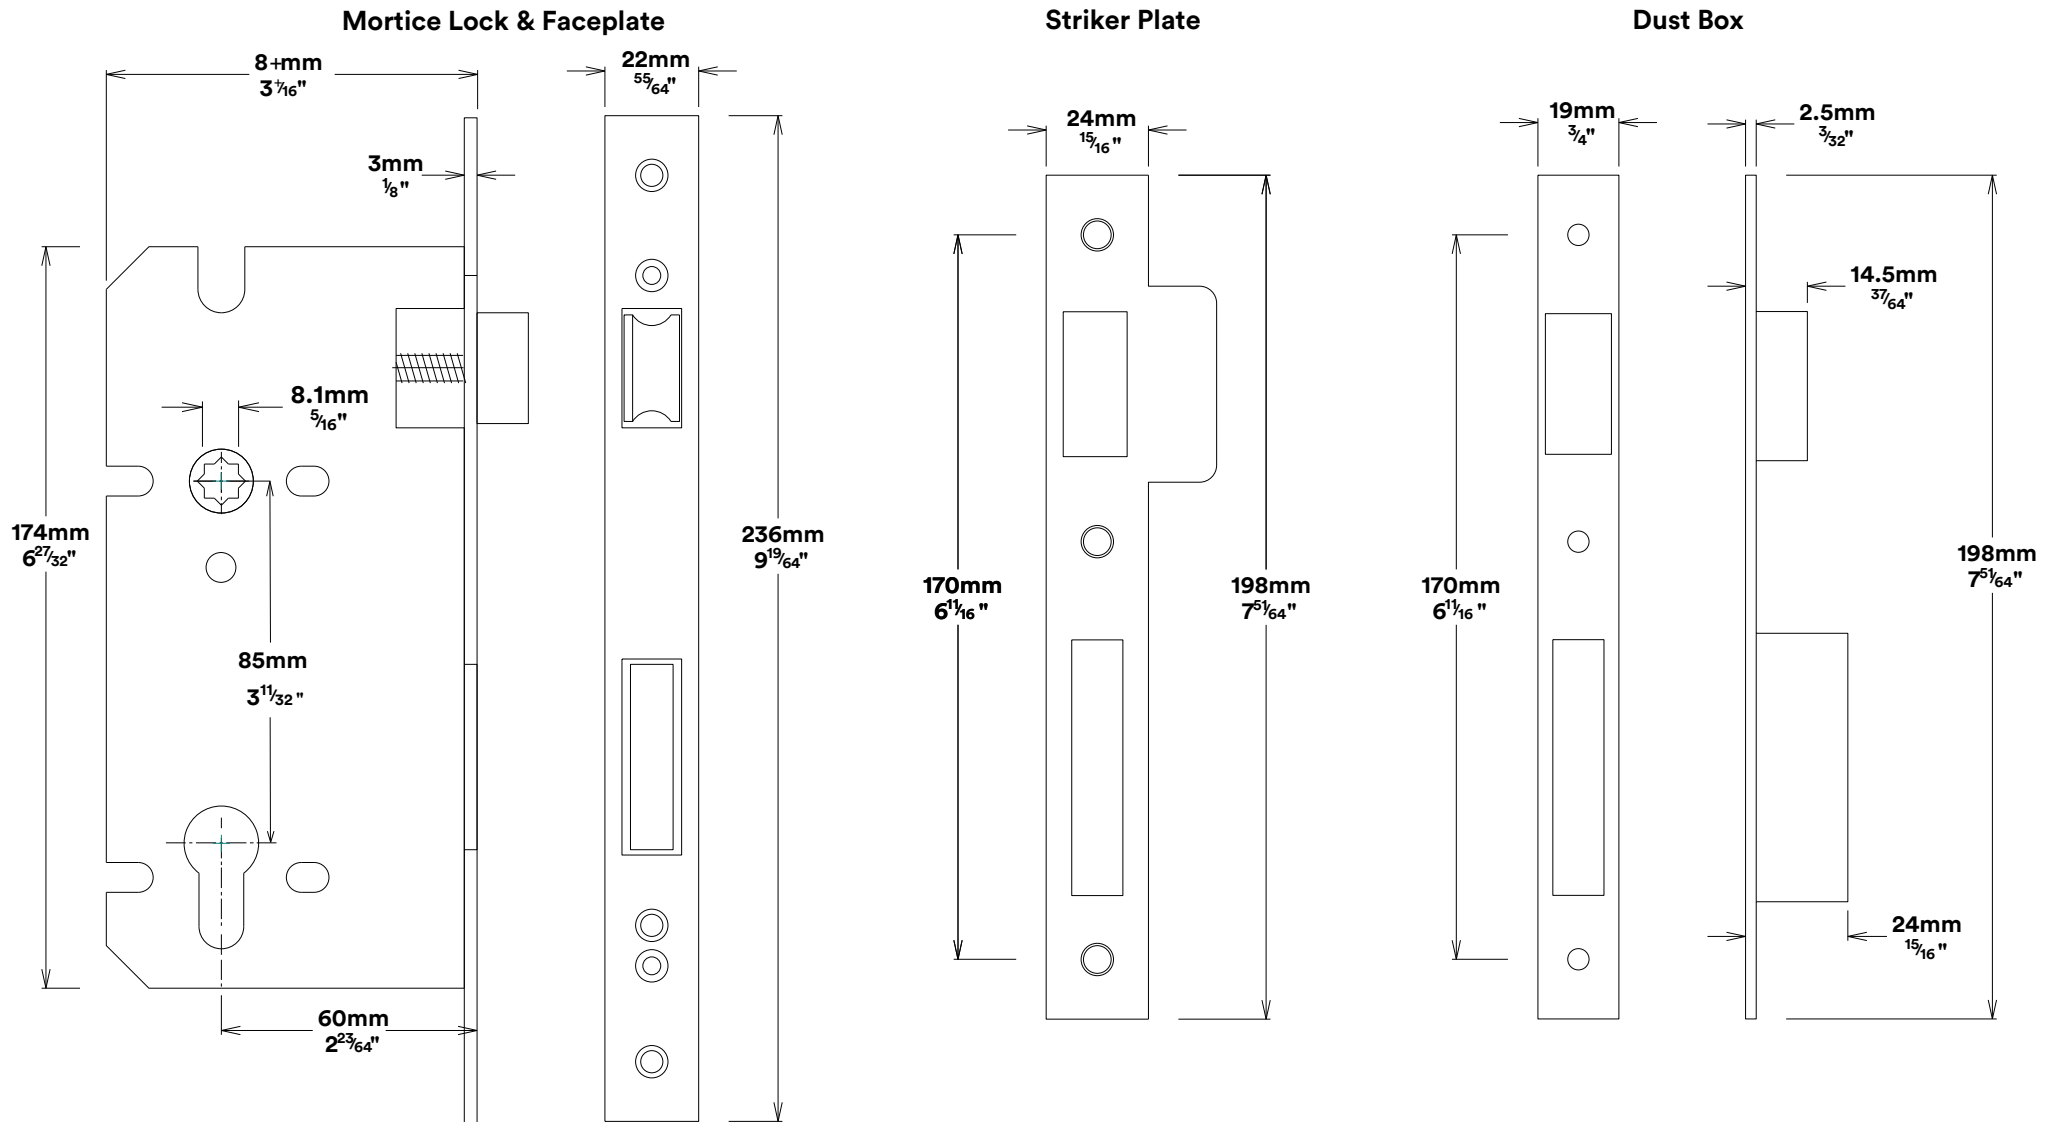

Door Lever Baltimore Rose Round

iver

Euro Cylinder Key Thumb

iver

Created for life.

Escutcheon Rose Round Concealed Fix

iver

Front

Back

Mortice Lock Euro & Striker

Created for life.