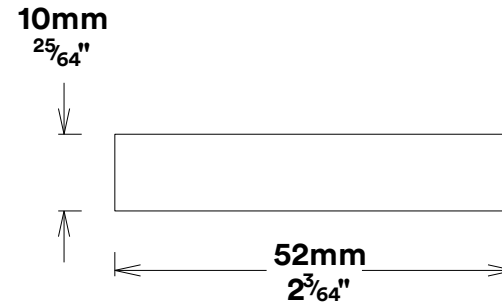

Door Lever Baltimore Rose Round

iver

Euro Cylinder Key Thumb

iver

Created for life.

Escutcheon Rose Round Concealed Fix

iver

Front