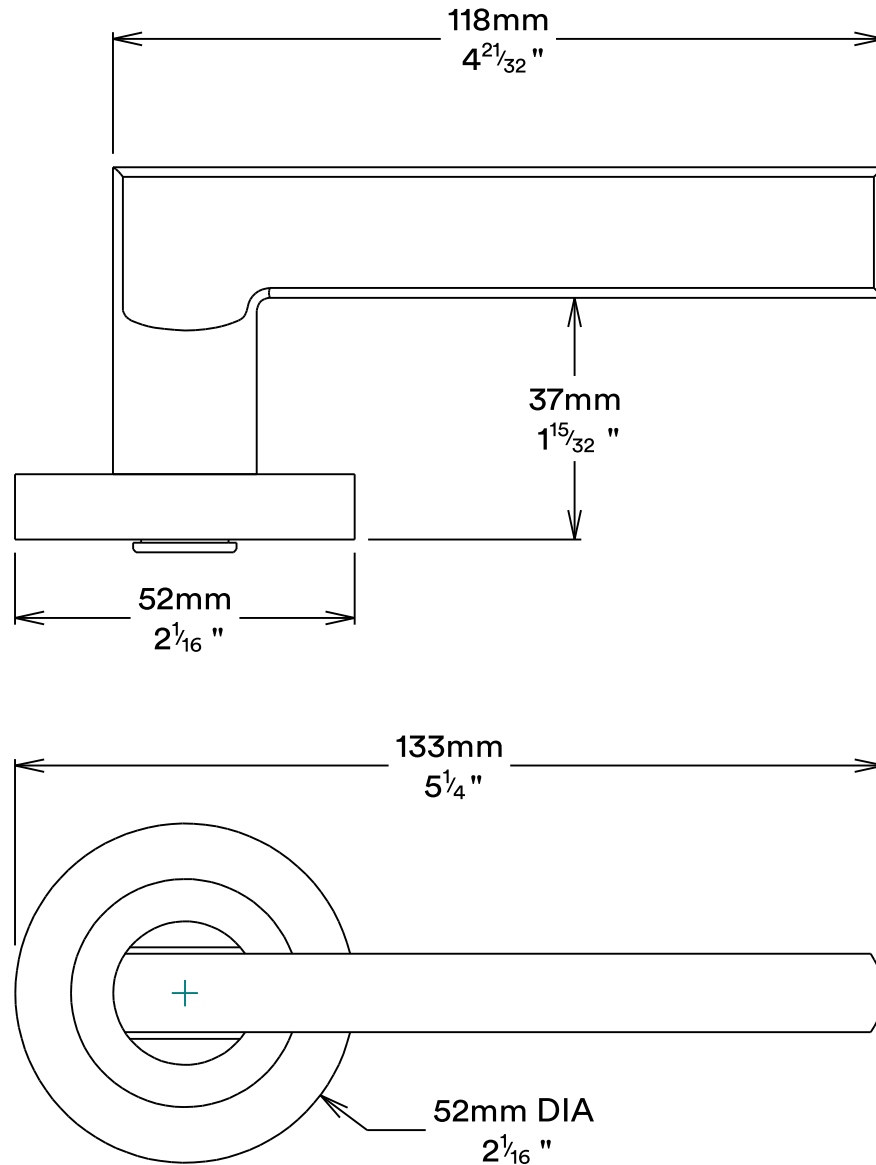

Door Lever Baltimore Rose Round

iver

Euro Cylinder Key Thumb

iver

Created for life.

Escutcheon Rose Round Concealed Fix

iver

Front