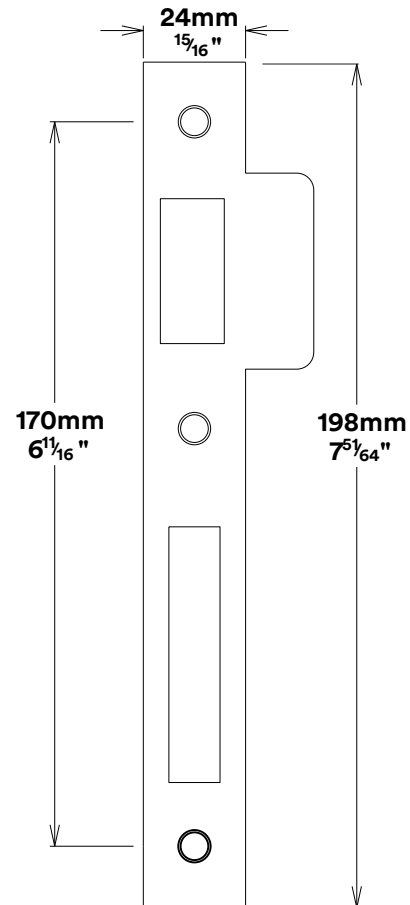

Pull Handle Brunswick CTC450mm

Euro Cylinder Key Key

iver

Escutcheon Rose Round Concealed Fix

iver

Front

Back

Mortice Lock Roller Euro & Striker

Mortice Lock & Faceplate

Striker Plate

Dust Box