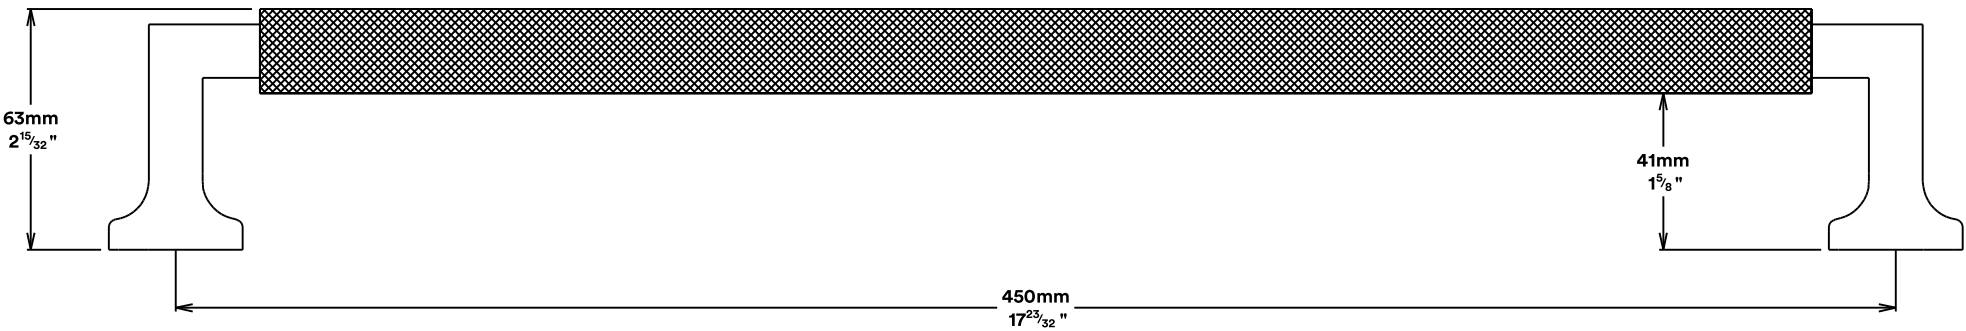

Pull Handle Brunswick CTC450mm

Euro Cylinder Key Key

iver

Escutcheon Rose Round Concealed Fix

iver

Front

Back

Mortice Lock Roller Euro & Striker