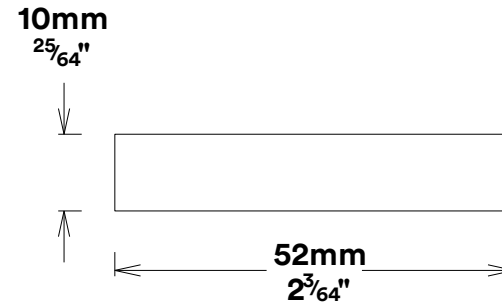

Pull Handle Brunswick CTC450mm

Euro Cylinder Key Key

iver

Escutcheon Rose Round Concealed Fix

iver

Front

Back

Mortice Lock Roller Euro & Striker