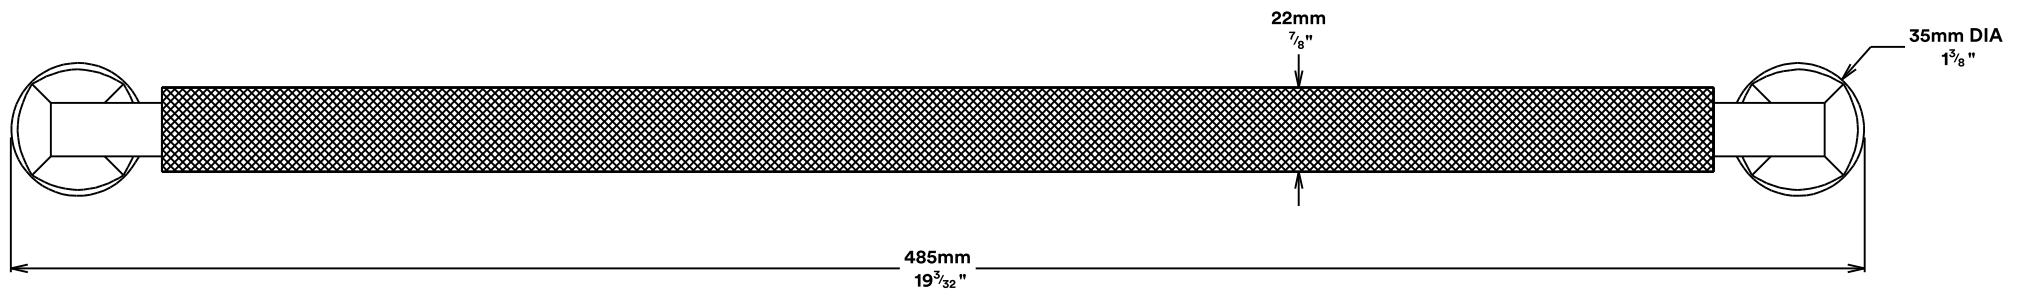

Pull Handle Brunswick CTC450mm

Euro Cylinder Key Key

iver

Escutcheon Rose Round Concealed Fix

iver

Front

Back

Mortice Lock Roller Euro & Striker