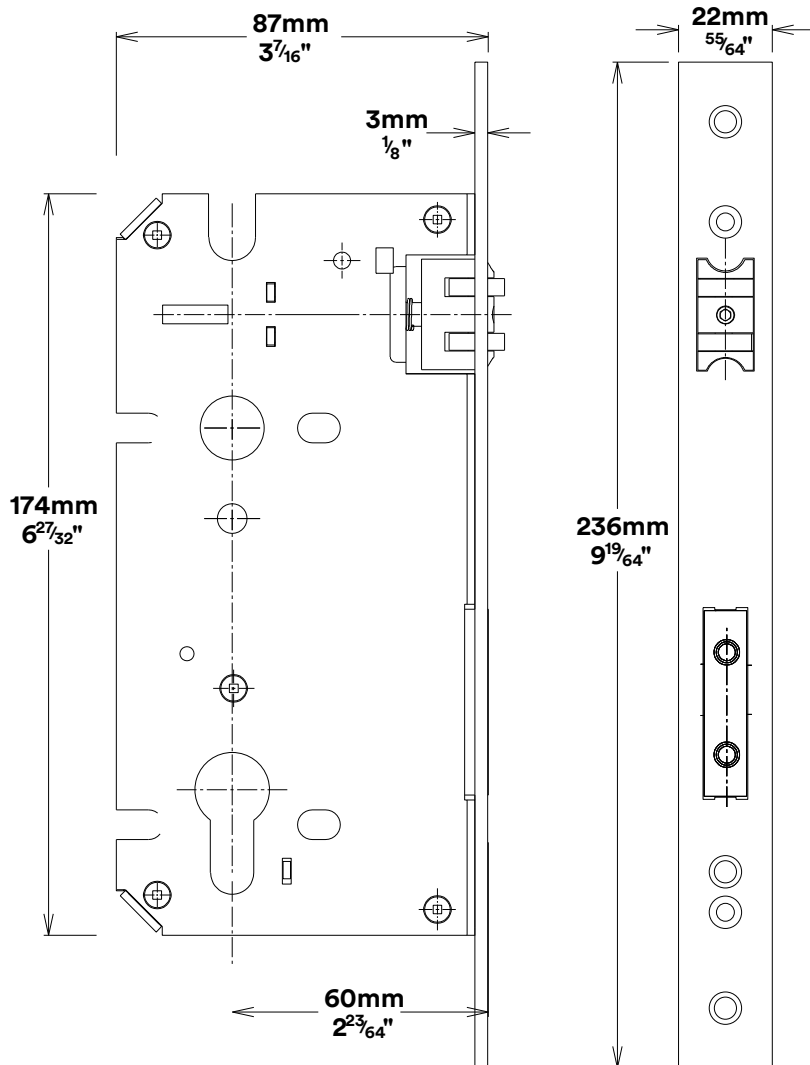

Pull Handle Brunswick CTC450mm

Euro Cylinder Key Key

iver

Escutcheon Rose Round Concealed Fix

iver

Front

Back

Mortice Lock Roller Euro & Striker

Mortice Lock & Faceplate

Striker Plate

Dust Box