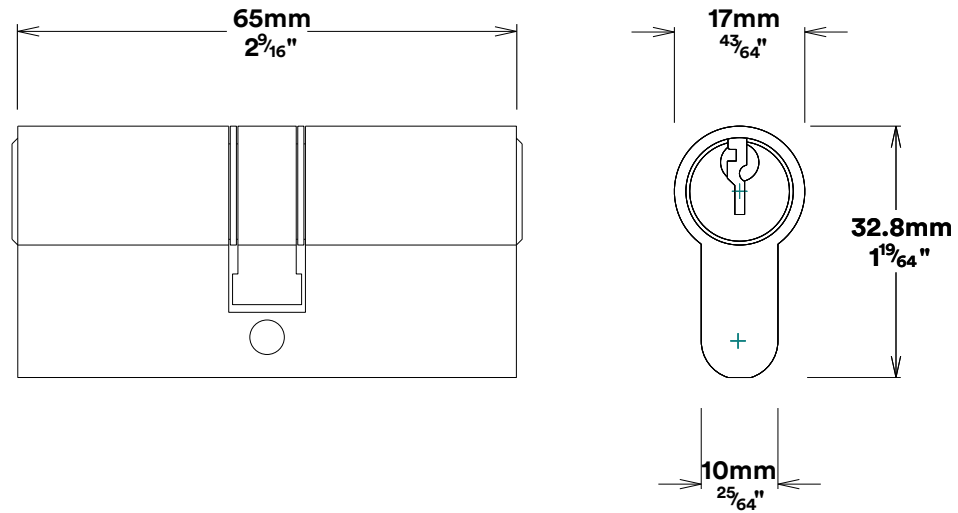

Pull Handle Brunswick CTC450mm

Euro Cylinder Key Key

iver

Escutcheon Rose Round Concealed Fix

iver

Front

Back

Mortice Lock Roller Euro & Striker