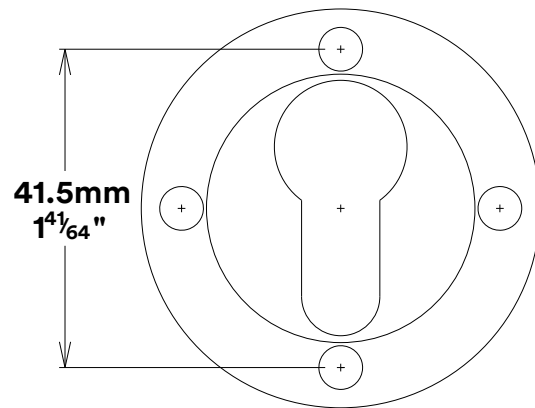

Pull Handle Brunswick CTC450mm

Euro Cylinder Key Key

iver

Escutcheon Rose Round Concealed Fix

iver

Front

Back

Mortice Lock Roller Euro & Striker