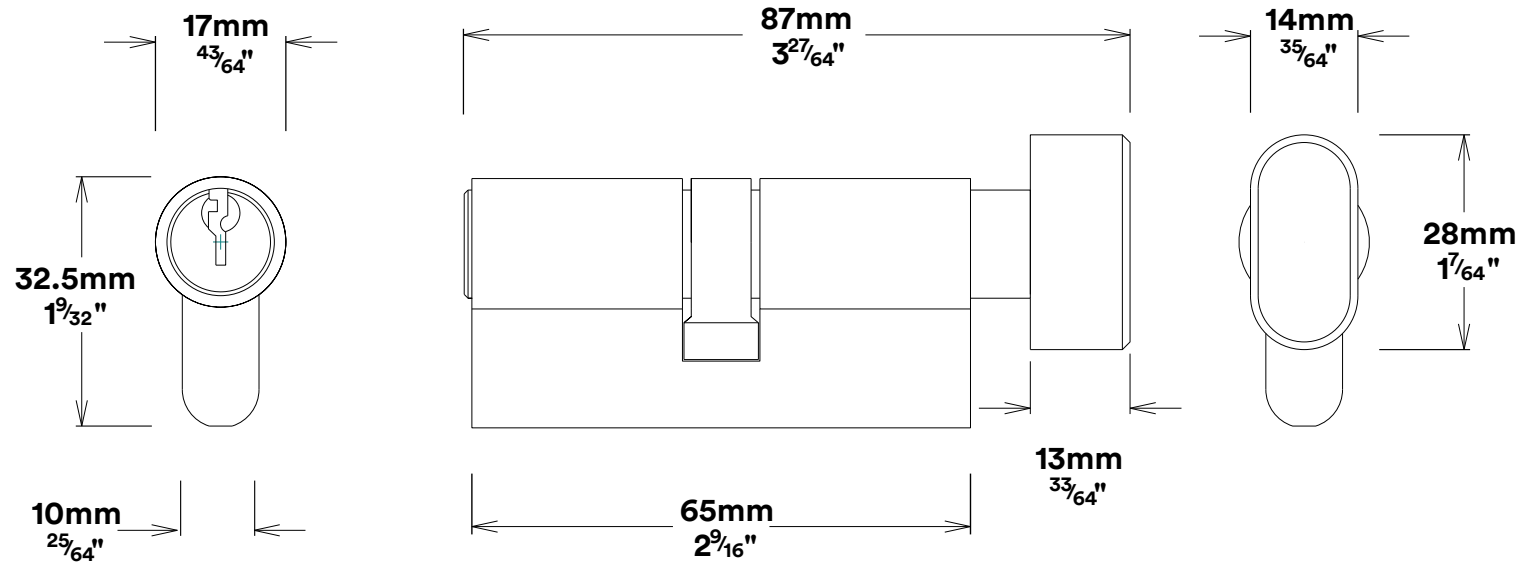

Pull Handle Brunswick CTC450mm

iver

Euro Cylinder Key Thumb

iver

Escutcheon Rose Round Concealed Fix

iver

Front

Back