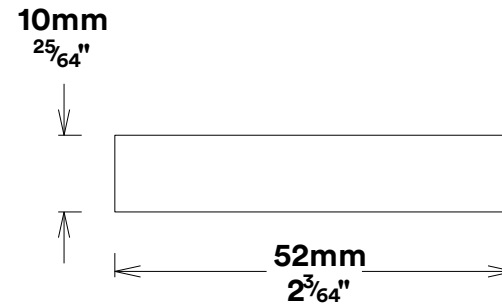

Pull Handle Brunswick CTC450mm

iver

Euro Cylinder Key Thumb

iver

Escutcheon Rose Round Concealed Fix

iver

Front

Back