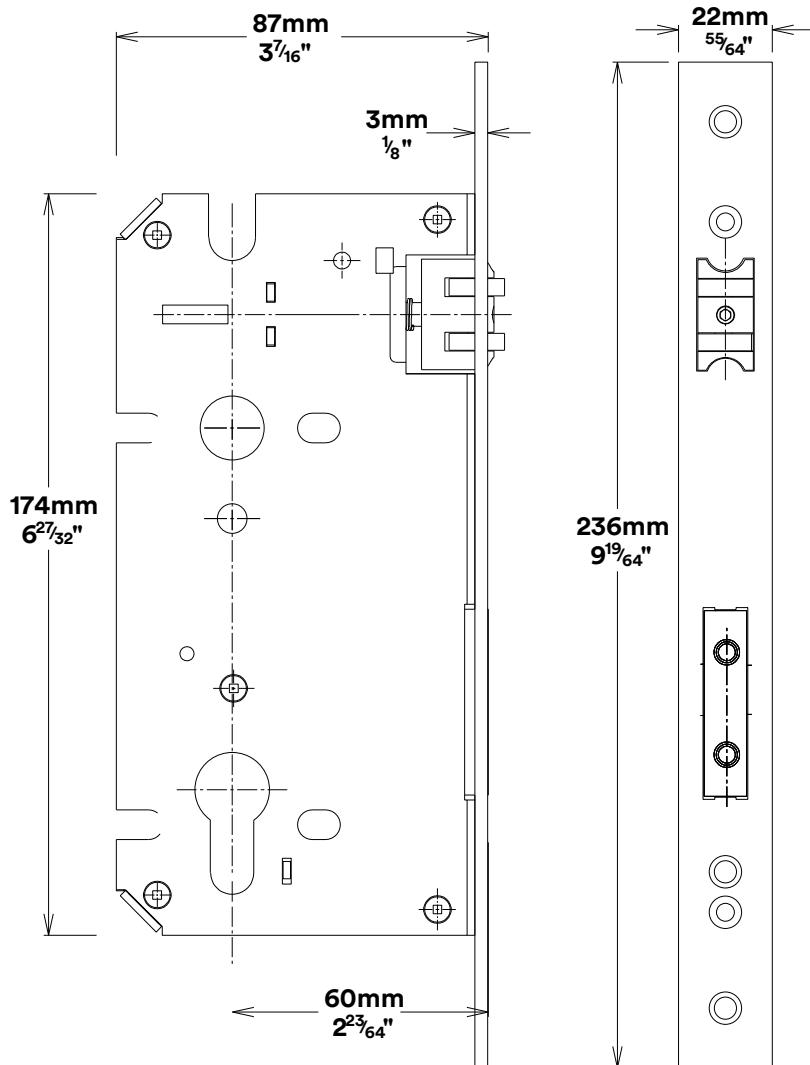

Pull Handle Brunswick CTC450mm

iver

Euro Cylinder Key Thumb

iver

Escutcheon Rose Round Concealed Fix

iver

Front

Back

Mortice Lock Roller Euro & Striker

Mortice Lock & Faceplate

Striker Plate

Dust Box