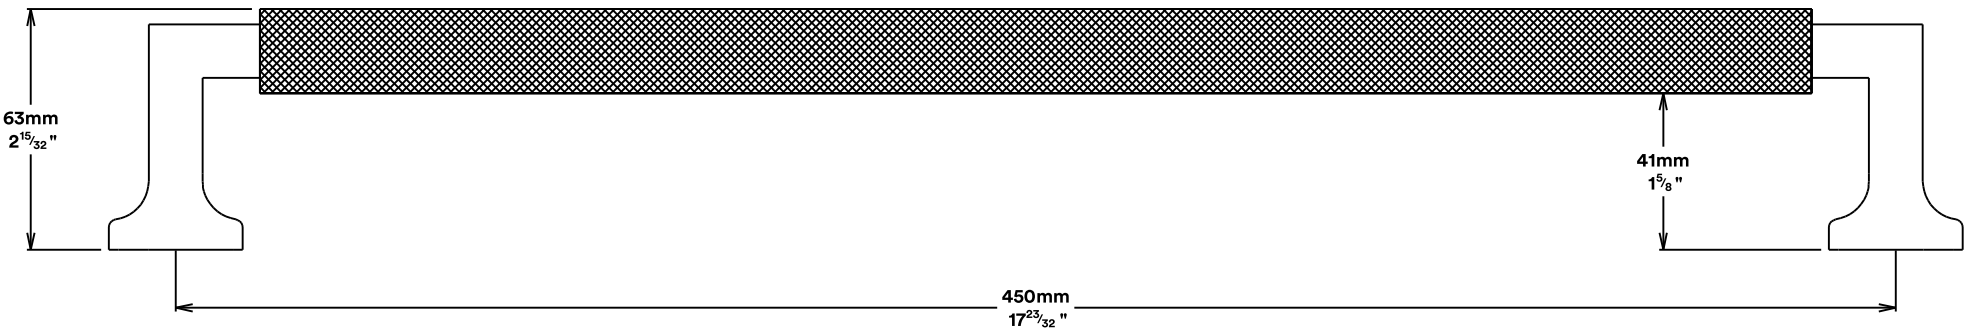

Pull Handle Brunswick CTC450mm

iver

Euro Cylinder Key Thumb

iver

Escutcheon Rose Round Concealed Fix

iver

Front

Back