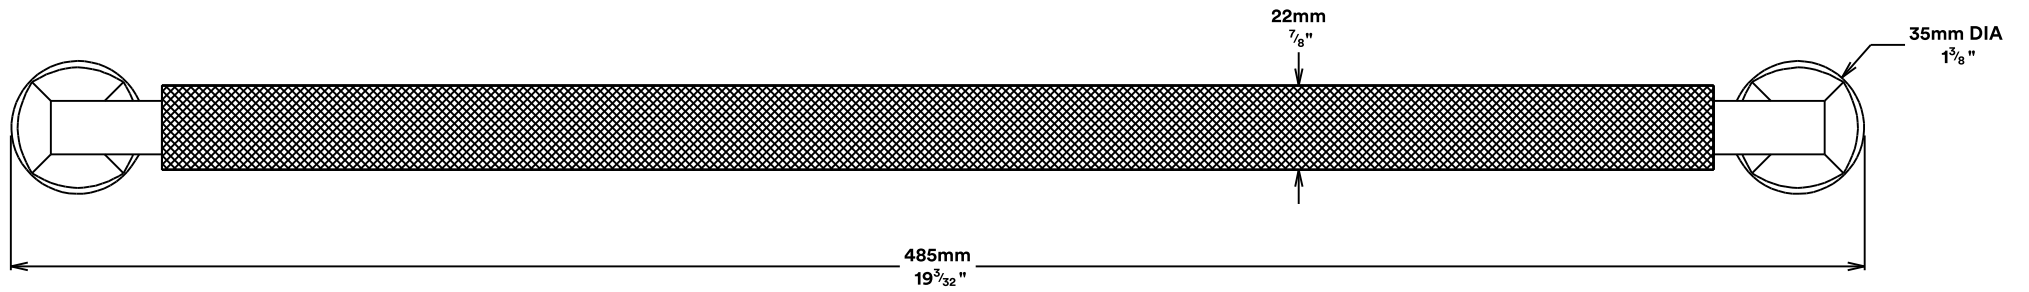

Pull Handle Brunswick CTC450mm

iver

Euro Cylinder Key Thumb

iver

Escutcheon Rose Round Concealed Fix

iver

Front

Back