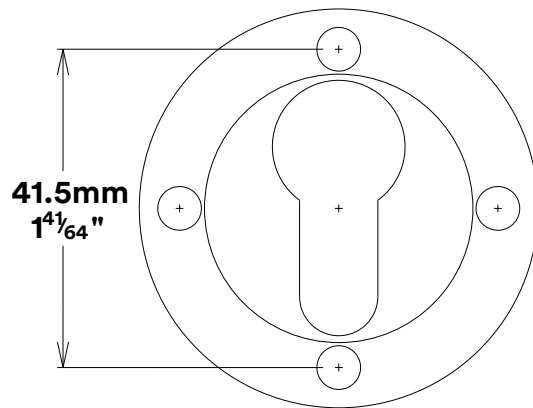

Pull Handle Brunswick CTC450mm

iver

Euro Cylinder Key Thumb

iver

Escutcheon Rose Round Concealed Fix

iver

Front

Back