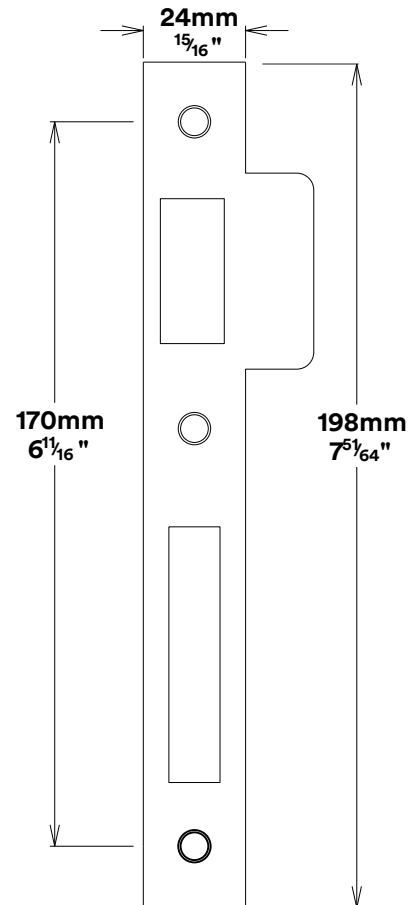

Pull Handle Brunswick CTC450mm

iver

Euro Cylinder Key Thumb

iver

Escutcheon Rose Round Concealed Fix

iver

Front

Back

Mortice Lock Roller Euro & Striker

Mortice Lock & Faceplate

Striker Plate

Dust Box