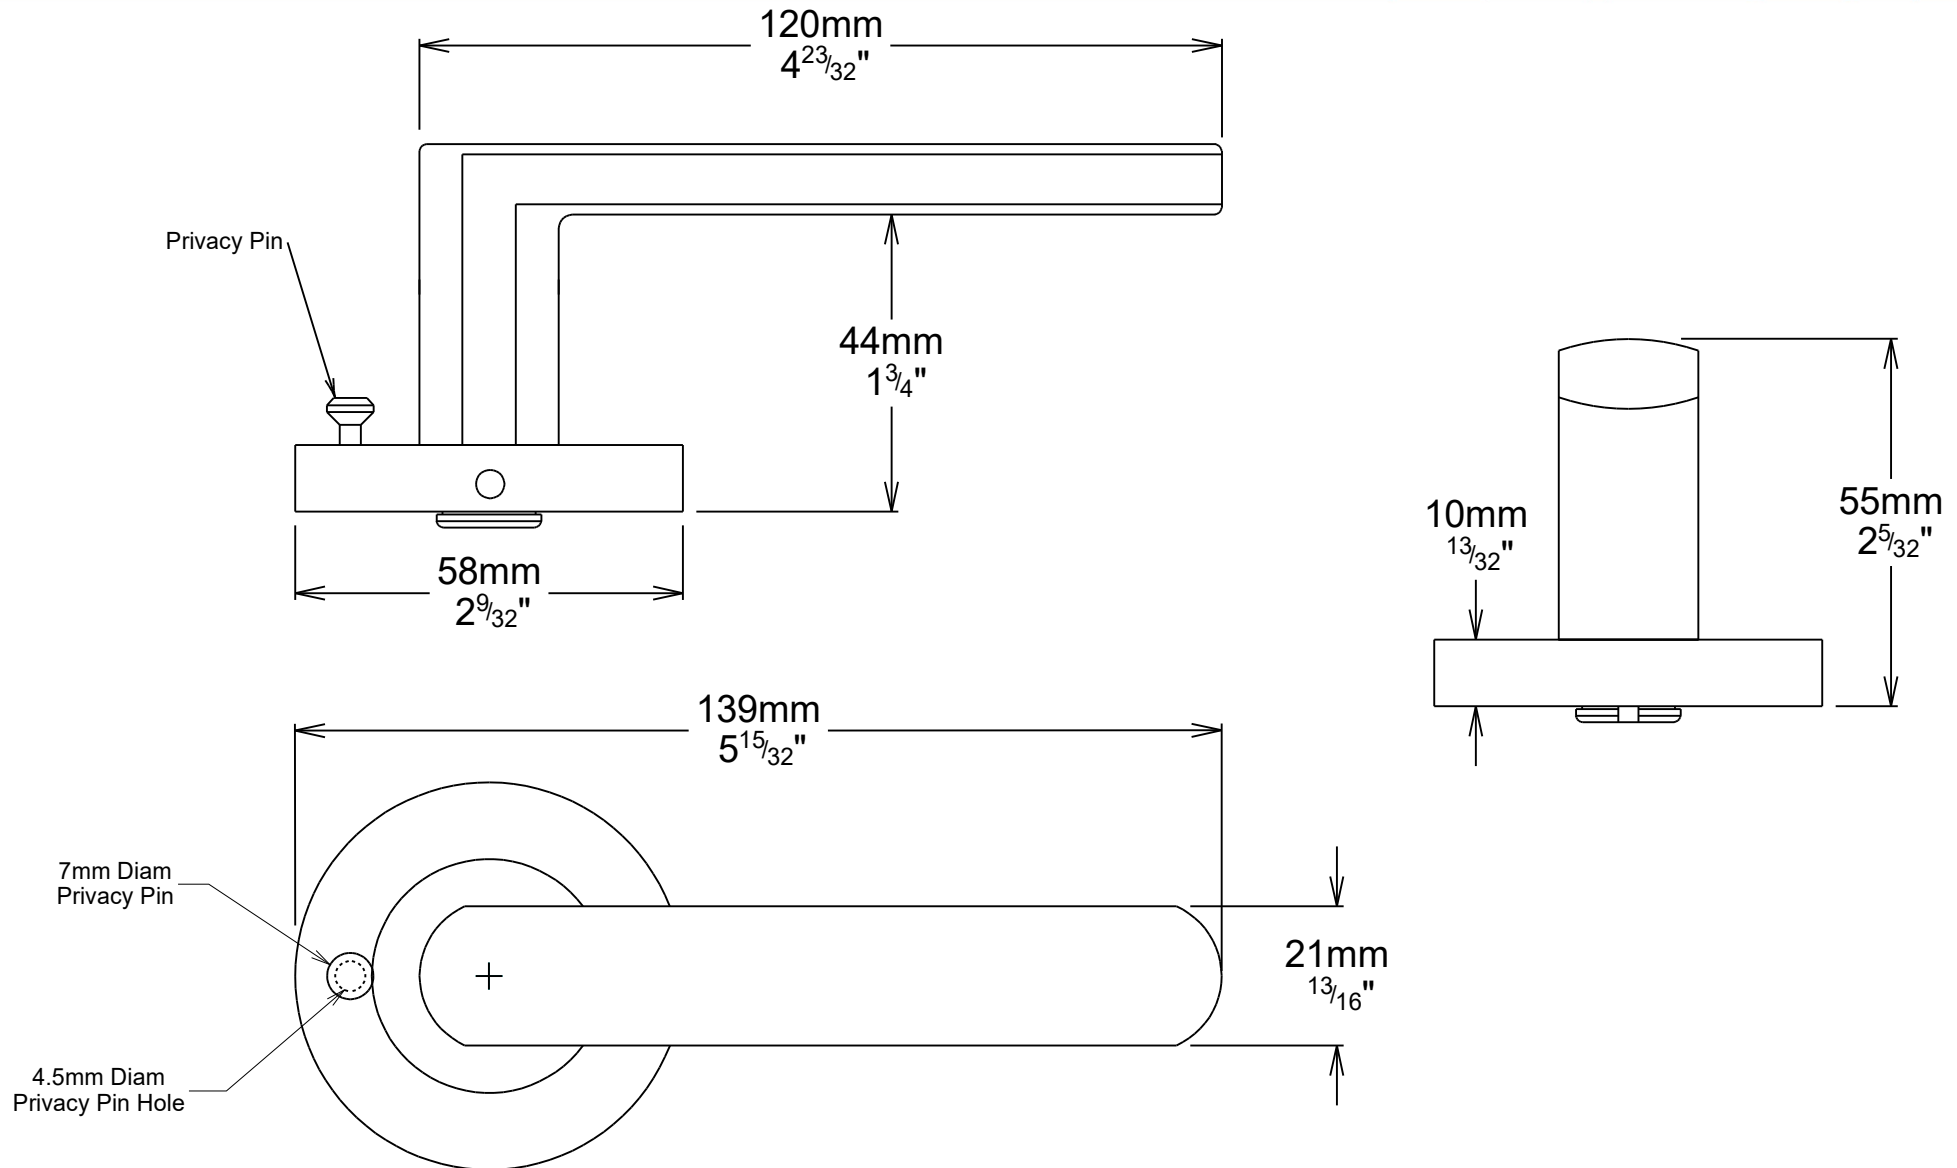

Door Lever Osaka Rose Round Inbuilt Privacy

iver

Tube Latch Privacy & Striker

Dust Box & Striker

Tube Latch

Faceplate