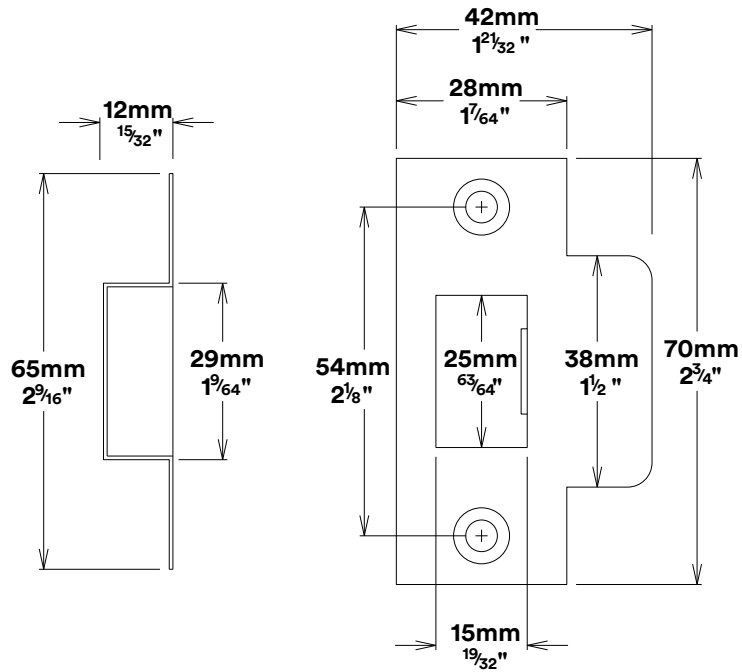

Door Lever Osaka Rose Round Inbuilt Privacy

iver

Tube Latch Privacy & Striker

Dust Box & Striker

Tube Latch

Faceplate