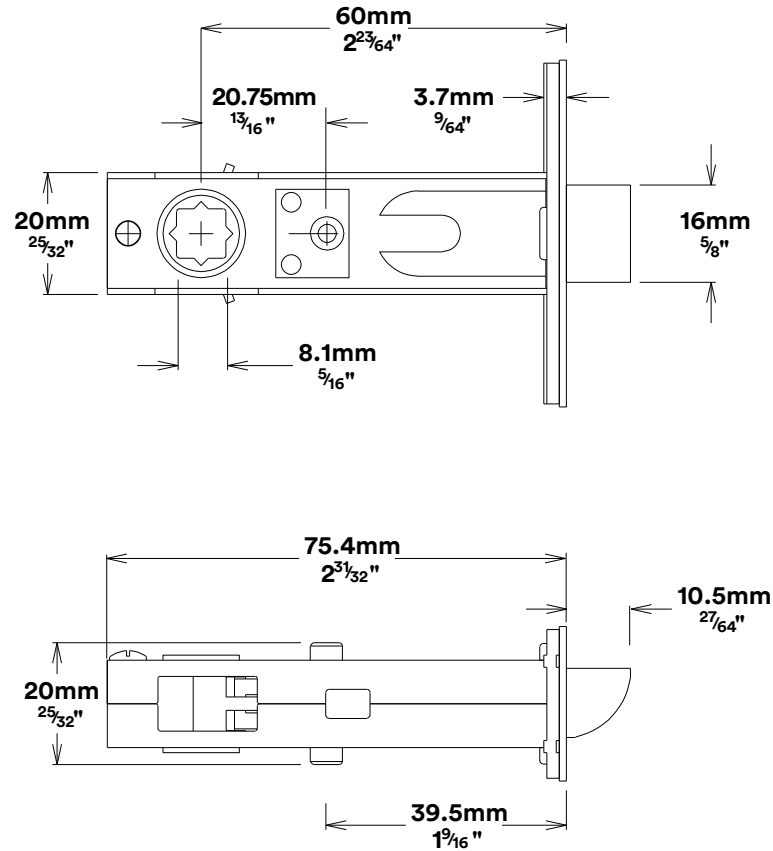

Door Lever Osaka Rose Round Inbuilt Privacy

iver

Tube Latch Privacy & Striker

Dust Box & Striker

Tube Latch

Faceplate