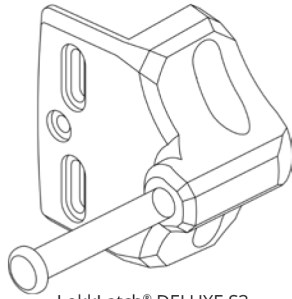

Also available in white finish

LokkLatch® DELUXE S3
Long latch bolt