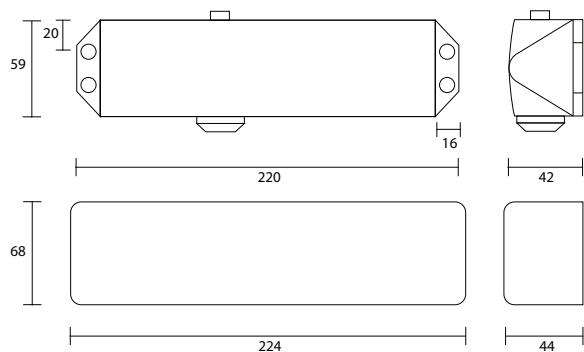

Engineered to Perform

TS3204 - Standard Arm Closer

A low cost, attractive overhead door closer for medium duty applications.

All dimensions in mm.

BS EN 1154 Classification

TS3204 door closers have been independently tested to conform with the EN 1154 performance standard. They are CE marked and classified as follows:

4	8	3	1	1	3
---	---	---	---	---	---

BS EN 1634 Fire Test

TS3204 closers have been tested to EN 1634 for 30, 60 and 120 minute door sets. Test certificates are available on request.

Product Specification

Power size (adjustable by position)	
EN2	Optional
EN3	Yes
EN4	Optional
Mechanism	Rack and Pinion
Adjustable closing speed	Yes
Adjustable latch action	Yes
Max door width (mm)	1100
Max door weight (kg)	80
Back Check	Optional
Opening angle	180°
LH and RH doors - universal application	Yes
Available finishes	Silver and Plated

Optional: Not covered by CE marking

Certificate No. WQM 132

TS3204 Kits

Description	EN Size	Finish	Product Code	Price (\$)
 <p>TS3204 Standard unit (closer, snap fix armset and PA bracket)</p>	2/3/4	Silver	TS.3204.FB.SE	75.40
	2/3/4	Gold	TS.3204.FB.GE	83.60
 <p>TS3204 Combined unit (closer, flat bar armset, cover and PA bracket)</p>	2/3/4	Silver	TS.3204.SLFB.SESE	93.60
	2/3/4	Satin Nickel	TS.3204.SLFB.SNPSNP	108.40
 <p>TS3204 Combined unit (closer, flat bar armset, cover, PA bracket and back check)</p>	2/3/4	Silver	TS.3204BC.SLFB.SESE	99.60
	2/3/4	Satin Nickel	TS.3204BC.SLFB.SNPSNP	114.40
	2/3/4	Electro Brass	TS.3204BC.SLFB.EBEB	114.40