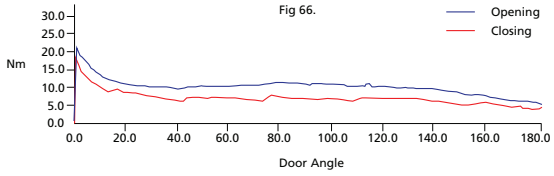

BS EN 1154 Classification

TS9205 door closers have been independently tested to conform with the EN 1154 performance standard. They are CE marked and classified as follows:

Standard Arm Fig 1

The TS9205 high efficiency door closer is 'Engineered to Perform', assisting door sets meet the requirement of Approved Document M and BS8300 recommendations.

Efficiency Graphs

Certificate No. WQM 132

TS9205 Kits

Description	EN Size	Finish	Product Code	Price ($)
TS9205 Slimline architectural door closer standard unit with back check, delayed action, screw type or flat bar armset, trimplate body, cap and PA bracket.	2-5	Silver	TS.9205.FB.SE	180.40
TS9205 Slimline architectural door closer combined unit with back check, delayed action, flat bar armset, semi-radius cover and PA bracket.	2-5	Silver	TS.9205.SRFB.SESE	203.20
	2-5	Satin Nickel	TS.9205.SRFB.SNPSNP	220.50
	2-5	Electro Brass	TS.9205.SRFB.EBEB	220.50
	2-5	Satin Stainless (316 Grade)	TS.9205.SRFB.SSSSSS	275.50

Others finishes available on request; Polished Nickel, Polished Stainless (316 Grade), & Powdercoated. See page 39 for details.

TS9205 - Standard Arm Closer

TS9205 Components

Description	EN Size	Finish	Product Code	Price ($)	
TS9205 Mechanism only including delayed action and back check (Infinitely variable power)	2-5	Silver	TS9205	159.00	
TS9000 Series standard screw type armset (Includes fixings and PA bracket)	-	Silver	STA.2.SE	19.20	
TS9000 Series standard screw type armset (Includes fixings and PA bracket)		Silver	FBA.1.SE	21.40	
		Satin Nickel	FBA.1.SNP	29.60	
		Electro Brass	FBA.1.EB	29.60	
		Satin Stainless	FBA.1.SSS	65.70	
		Others finishes available on request; Polished Nickel, Satin Brass, Antique Brass, Polished Stainless (316 Grade), & Powdercoated, See page 39 for details.			
TS9000 Series hold open armset (includes fixings) adjustable strength	Fig 1 only	Silver	HOA.2.SE	80.00	
	Fig 66 only	Silver	HOPA.SE	94.80	
TS9000 Series slide armset (Includes fixings and connector bar-CB1)		Silver	SA.1.SE	41.50	
		Satin Nickel	SA.1.NP	50.80	
		Electro Brass	SA.1.EB	50.80	
Others finishes available on request; Polished Nickel, Satin Brass, Antique Brass, & Powdercoated, See page 39 for details.