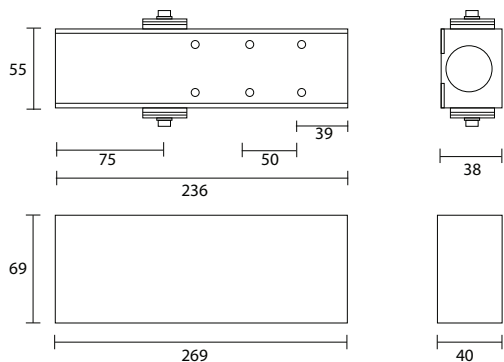

## TS9205 - Standard Arm Closer

A heavy duty, but slimline power adjustable overhead door closer, suitable for schools, public buildings, offices, hotels and hospitals.

All dimensions in mm.

### Product Specification

Power size (adjustable by spring)	
EN2 (up to 850mm / 45kg)	Yes
EN3 (up to 950mm / 60kg)	Yes
EN4 (up to 1100mm / 80kg)	Yes
EN5 (up to 1250mm / 110kg)	Yes
Mechanism	Rack and Pinion
Adjustable closing speed	Yes
Adjustable latch action	Yes
Adjustable delayed action	Optional
Adjustable back check	Yes
Max door width (mm)	1250
Max door weight (kg)	110
Opening angle	180°
DDA (Min door width 835mm)	Fig 1
DDA (Min door width 728mm)	Fig 66
LH and RH doors - universal application	Yes
Fire Rated (BS EN 1634-1: 2000)	Yes
Tested to BS EN1154: 1997	Yes