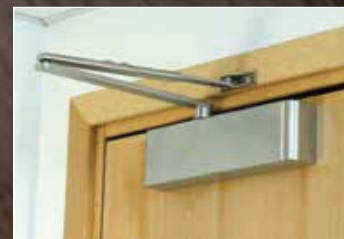

## TS9205 - Standard Arm Closer

A heavy duty, but slimline power adjustable overhead door closer, suitable for schools, public buildings, offices, hotels and hospitals.

All dimensions in mm.