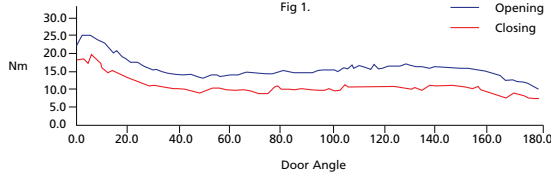

BS EN 1154 Classification

TS9205 door closers have been independently tested to conform with the EN 1154 performance standard. They are CE marked and classified as follows:

Standard Arm Fig 1

The TS9205 high efficiency door closer is 'Engineered to Perform', assisting door sets meet the requirement of Approved Document M and BS8300 recommendations.

Efficiency Graphs

Certificate No. WQM 132

TS9205 Kits

Description	EN Size	Finish	Product Code	Price ($)
TS9205 Slimline architectural door closer standard unit with back check, delayed action, screw type or flat bar armset, trimplate body, cap and PA bracket.	2-5	Silver	TS.9205.FB.SE	180.40
TS9205 Slimline architectural door closer combined unit with back check, delayed action, flat bar armset, semi-radius cover and PA bracket.	2-5	Silver	TS.9205.SRFB.SESE	203.20
	2-5	Satin Nickel	TS.9205.SRFB.SNPSNP	220.50
	2-5	Electro Brass	TS.9205.SRFB.EBEB	220.50
	2-5	Satin Stainless (316 Grade)	TS.9205.SRFB.SSSSSS	275.50

Others finishes available on request; Polished Nickel, Polished Stainless (316 Grade), & Powdercoated. See page 39 for details.

TS9205 - Standard Arm Closer

TS9205 Components

Description	EN Size	Finish	Product Code	Price ($)	
TS9205 Mechanism only including delayed action and back check (Infinitely variable power)	2-5	Silver	TS9205	159.00	
TS9000 Series standard screw type armset (Includes fixings and PA bracket)	-	Silver	STA.2.SE	19.20	
TS9000 Series standard screw type armset (Includes fixings and PA bracket)		Silver	FBA.1.SE	21.40	
		Satin Nickel	FBA.1.SNP	29.60	
		Electro Brass	FBA.1.EB	29.60	
		Satin Stainless	FBA.1.SSS	65.70	
		Others finishes available on request; Polished Nickel, Satin Brass, Antique Brass, Polished Stainless (316 Grade), & Powdercoated, See page 39 for details.			
TS9000 Series hold open armset (includes fixings) adjustable strength	Fig 1 only	Silver	HOA.2.SE	80.00	
	Fig 66 only	Silver	HOPA.SE	94.80	
TS9000 Series slide armset (Includes fixings and connector bar-CB1)		Silver	SA.1.SE	41.50	
		Satin Nickel	SA.1.NP	50.80	
		Electro Brass	SA.1.EB	50.80	
Others finishes available on request; Polished Nickel, Satin Brass, Antique Brass, & Powdercoated, See page 39 for details.